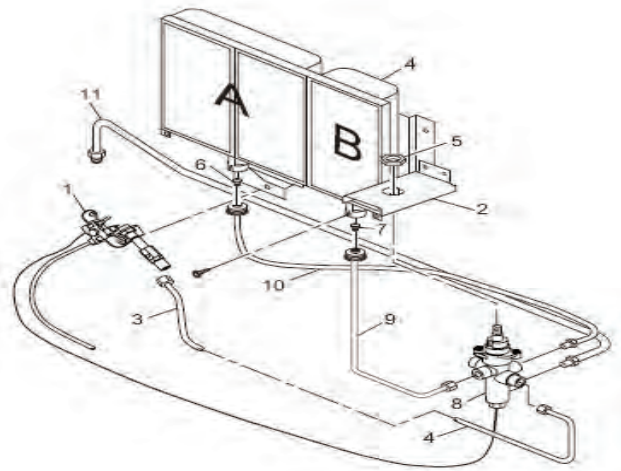

Part Number	Description
3-Plaque Manual Burner Assembly	
1	120630-02 ODS/Pilot LP
	120630-03 ODS/Pilot NG
2	098200-03 Control Valve Bracket
3	105051-01 Pilot Tubing
4	099218-08 Burner
5	098508-01 Valve Retainer Nut
6	099056-24 Orifice - Plaque A NG
	099056-25 Orifice - Plaque A LP
7	099056-01 Orifice - Plaque B LP
	099056-02 Orifice - Plaque B NG
8	103844-01 Control Valve
9	103352-03 Tubing - Valve to Plaque
10	103352-04 Tubing - Valve to Plaque
11	107660-01 Tube, Inlet
5-Plaque Manual Burner Assembly	
1	120630-02 ODS/Pilot LP
	120630-03 ODS/Pilot NG
2	098200-03 Control Valve Bracket
3	105050-02 Pilot Tubing
4	099218-09 Burner
5	098508-01 Valve Retainer Nut
6	099056-24 Orifice - Plaque A or C NG
	099056-25 Orifice - Plaque A or C LP
7	099056-01 Orifice - Plaque B LP
	099056-02 Orifice - Plaque B NG
8	100747-01 Control Valve
9	107660-03 Inlet Tube
10	103844-01 Tubing - Valve to Plaque
11	103352-05 Tubing - Valve to Plaque
12	103352-04 Tubing - Valve to Plaque
3-Plaque Thermostatic Burner Assembly	
1	120630-02 ODS/Pilot LP
	120630-03 ODS/Pilot NG
2	099387-11 Pilot Tubing
3	104818-03 Outlet Tubing- Valve to Burner
4	099218-08 Burner
5	099056-24 Orifice - Plaque A NG
	099056-25 Orifice - Plaque A LP
6	099056-01 Orifice - Plaque B LP
	099056-02 Orifice - Plaque B NG
5-Plaque Thermostatic Burner Assembly	
1	120630-02 ODS/Pilot LP
	120630-03 ODS/Pilot NG
2	099387-3 Pilot Tubing
3	104818-04 Outlet Tubing- Valve to Burner
4	099218-08 Burner
5	099056-24 Orifice - Plaque A or C NG
	099056-25 Orifice - Plaque A or C LP
6	099056-01 Orifice - Plaque B LP
	099056-02 Orifice - Plaque B NG