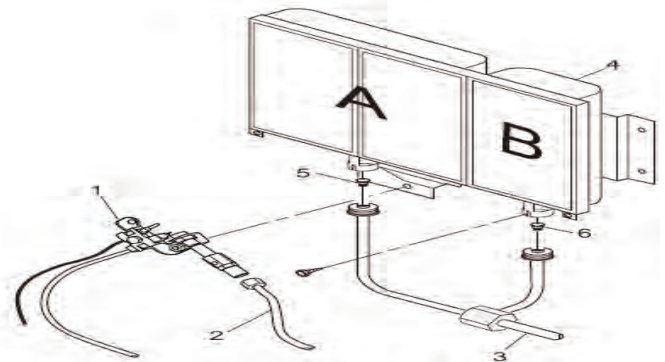

Part Number	Description
3-Plaque Manual Burner Assembly	
1	120630-02 ODS/Pilot LP
	120630-03 ODS/Pilot NG
2	098200-03 Control Valve Bracket
3	105051-01 Pilot Tubing
4	099218-08 Burner
5	098508-01 Valve Retainer Nut
6	099056-24 Orifice - Plaque A NG
	099056-25 Orifice - Plaque A LP
7	099056-01 Orifice - Plaque B LP
	099056-02 Orifice - Plaque B NG
8	103844-01 Control Valve
9	103352-03 Tubing - Valve to Plaque
10	103352-04 Tubing - Valve to Plaque
11	107660-01 Tube, Inlet
5-Plaque Manual Burner Assembly	
1	120630-02 ODS/Pilot LP
	120630-03 ODS/Pilot NG
2	098200-03 Control Valve Bracket
3	105050-02 Pilot Tubing
4	099218-09 Burner
5	098508-01 Valve Retainer Nut
6	099056-24 Orifice - Plaque A or C NG
	099056-25 Orifice - Plaque A or C LP
7	099056-01 Orifice - Plaque B LP
	099056-02 Orifice - Plaque B NG
8	100747-01 Control Valve
9	107660-03 Inlet Tube
10	103844-01 Tubing - Valve to Plaque
11	103352-05 Tubing - Valve to Plaque
12	103352-04 Tubing - Valve to Plaque
3-Plaque Thermostatic Burner Assembly	
1	120630-02 ODS/Pilot LP
	120630-03 ODS/Pilot NG
2	099387-11 Pilot Tubing
3	104818-03 Outlet Tubing- Valve to Burner
4	099218-08 Burner
5	099056-24 Orifice - Plaque A NG
	099056-25 Orifice - Plaque A LP
6	099056-01 Orifice - Plaque B LP
	099056-02 Orifice - Plaque B NG
5-Plaque Thermostatic Burner Assembly	
1	120630-02 ODS/Pilot LP
	120630-03 ODS/Pilot NG
2	099387-3 Pilot Tubing
3	104818-04 Outlet Tubing- Valve to Burner
4	099218-08 Burner
5	099056-24 Orifice - Plaque A or C NG
	099056-25 Orifice - Plaque A or C LP
6	099056-01 Orifice - Plaque B LP
	099056-02 Orifice - Plaque B NG