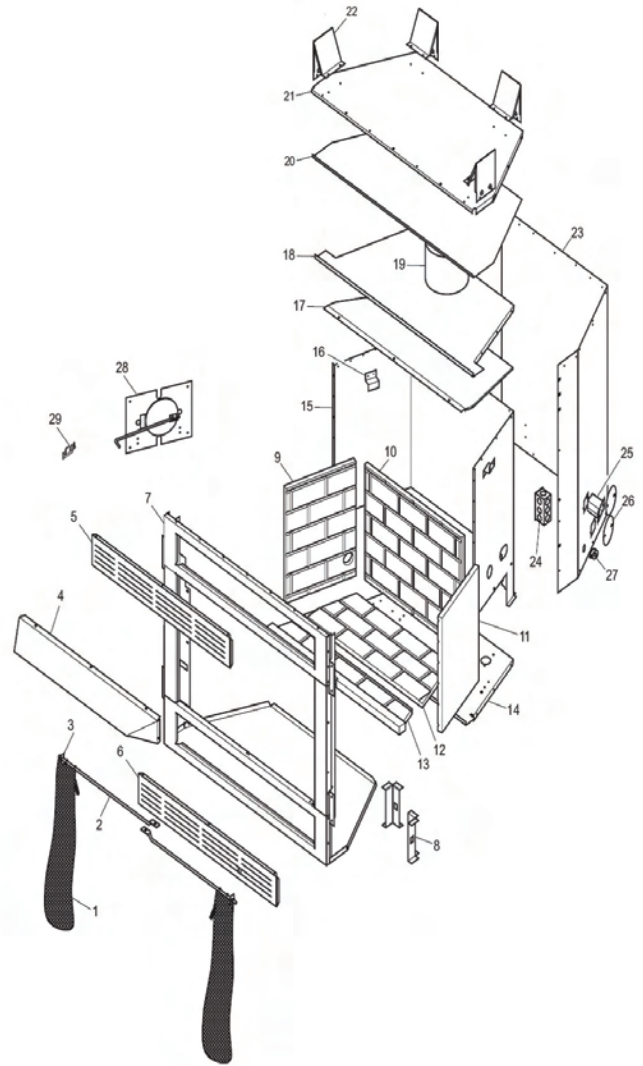

COMFORT FLAME 32" Vent-Free Firebox

MODELS: CGFB32CC

	Part Number	Description
1	108441-01	Screen (2 Required)
2	108700-01	Screen Rod (2 Required)
3	11418	Push-On Nut
4	108414-01	Deflector Hood
5	108423-02	Face Top Panel
6	108423-05	Face Bottom Panel
7	**	Face Weldment
8	**	Firebox Support Leg
9	108434-02	Left Refractory Red
10	108430-02	Rear Refractory Red
11	108432-02	Right Refractory Red
12	108426-02	Bottom Rear Refractory Red
13	108428-02	Bottom Front Refractory Red
14	**	Firebox Bottom
15	**	Firebox Surround
16	20027	Refractory Retainer
17	**	Fireplace Top Insulation
18	**	Firebox Top
19	**	Starter Pipe Collar
20	**	Insulation Pan
21	**	Fireplace Top
22	20280	Top Spacer
23	**	Fireplace Surround
24	110037-01	Junction Box
25	108654-01	Gas Conduit Left & Right Assembly
26	21171	Gas Knock-Out Cover
27	14123	Strain Relief
28	**	Air Kit Door Assembly
29	108425-01	Air Rod Retainer
PARTS AVAILABLE NOT SHOWN		
	113140-01	Perimeter Trim Kit