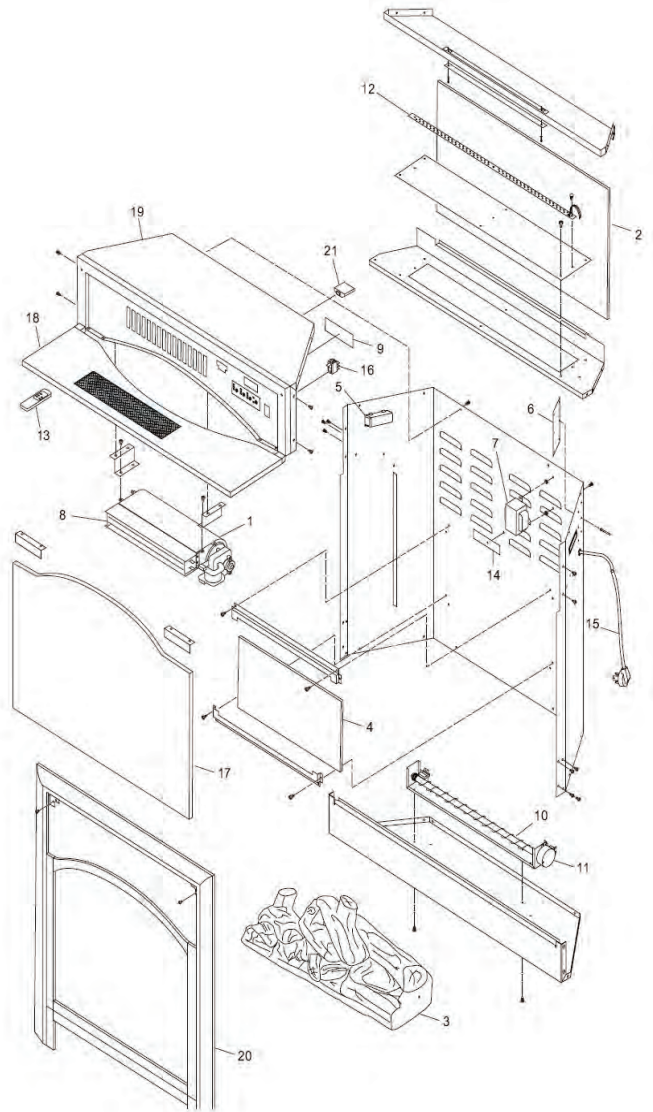

COMFORT FLAME Arlington 23" Mini Electric Fireplace

MODELS: CGEF23B

	Part Number	Description
1	120925-30	Blower
2	120926-06	Rear Glass (Screen)
3	120926-05	Log Set
4	120926-07	Flame Effect Mirror
5	120926-32	Magnetic Catch
6	120926-09	Main Control Board and Standoffs
7	120927-10	Transformer
8	120927-11	Heater
9	120926-12	Settings Control Board
10	120926-13	LED Drum Assembly
11	120927-14	Motor (Drum)
12	120926-15	LED Ember Strip
13	120926-20	Remote Control
14	120927-21	Remote Control Sensor
15	120927-22	Power Cord
16	120927-24	ON/OFF Switch
17	120926-03	Front Glass
18	120926-02	Control Panel Door (Black)
19	120926-25	Top (Black)
20	120926-04	Front Trim
PARTS AVAILABLE NOT SHOWN		
	120926-17	Wire (Flame Effect)
	120926-18	Wire (Ember Bed)
	120927-23	Thermocouple