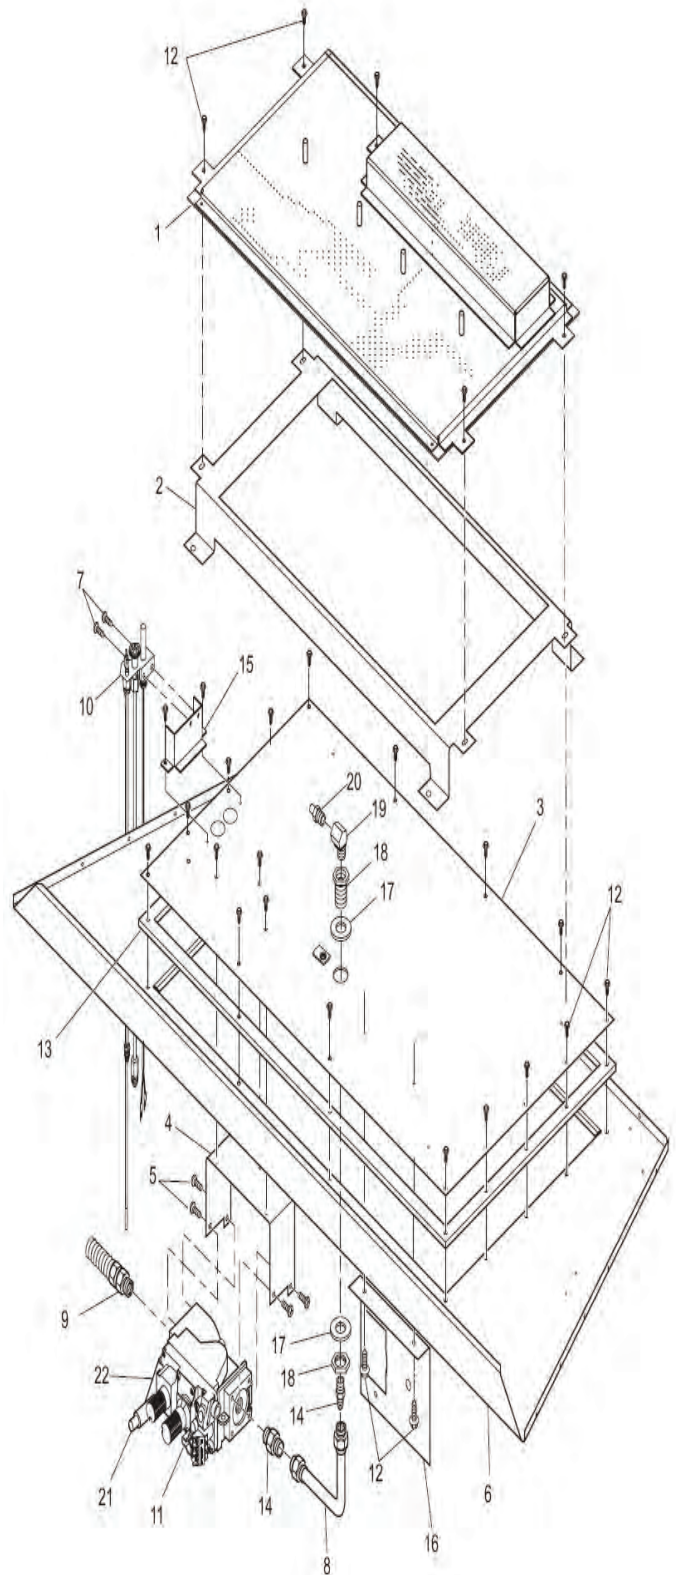

COMFORT FLAME 42" Direct Vent Millivolt Burner Assembly

MODELS: CGCDV42NR, CGCDV42PR, CVDV42NR-M

Part Number	Description
1	** Burner Pan Assembly
2	** Base Grate
3	** Firebox Base Bottom
4	26808 Valve Bracket
5	11107 Screw, #10-32 x 1/4 Zinc
6	** Firebox Bottom
7	11102 Screw, #8-32 x 3/8 Zinc
8	121877-01 Aluminum Tubing Assembly
9	111288-02 Flex Gas Line
10	108084-02 Pilot Assembly NG
	108084-03 Pilot Assembly LP
	108084-05 Pilot Assembly (-HA Models)
11	14389 Natural Gas Valve
	14390 Propane/LP Gas Valve
	117370-01 Natural Gas High Altitude Valve
12	11165 Screw, #10 x 5/8 Zinc
13	111913-01 Burner Base Gasket
14	14500 Brass Fitting
15	116345-01 Pilot Bracket
16	26827 Switch Bracket
17	11226 Flat Washer 7/8" ID x 2" OD
18	11214 Bulkhead Fitting with Washer
19	14296 Elbow 3/8"
20	24874 Burner Orifice #32 NG
	23098 Burner Orifice #50 LP
21	14492 Piezo Ignitor
22	14511 Piezo Bracket
PARTS AVAILABLE NOT SHOWN	
	108085-03 Pilot Orifice #62 (-HA Models Only)
	PCDM-42VC Propane/LP Gas Conversion Kit (CVDV42 MODELS ONLY)