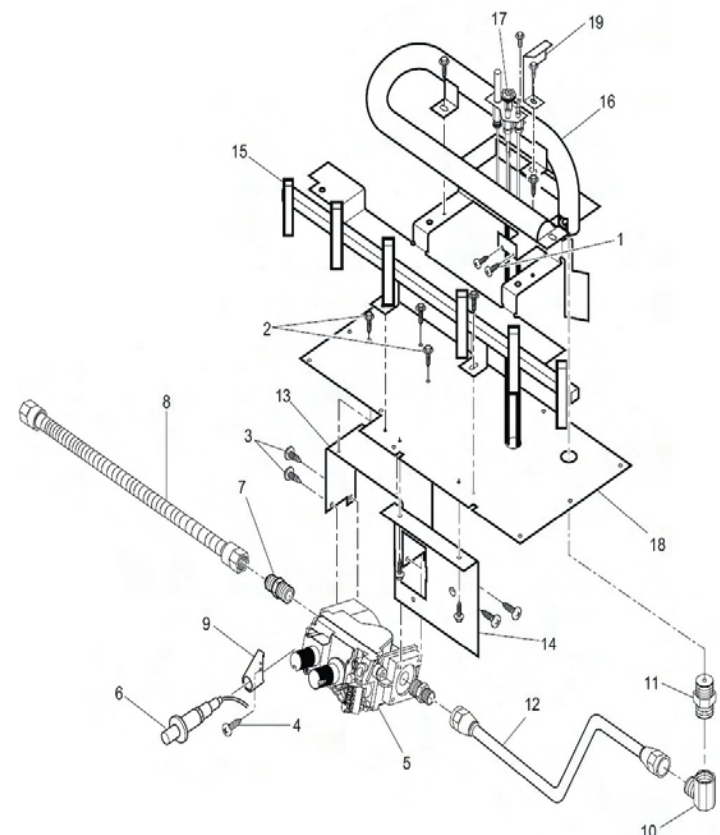

Part Number	Description
1	**	Firebox Assembly
2	**	Face Weldment
3	108892-01	Door Assembly
4	108903-01	Top Rolled Louver Assembly
5	108903-02	Bottom Rolled Louver Assembly
6	108895-01	Fireplace Top
7	**	Fireplace Top Insulation
8	**	Fireplace Surround
9	108885-01	Burner Assembly (Natural)
10	108890-01	Burner Base Gasket
11	108897-01	Rear Refractory (Opt. Accessory)
12	109082-03	Heat Shield
13	108901-01	Right Refractory (Opt. Accessory)
14	108901-02	Left Refractory (Opt. Accessory)
15	11418	Push-On Nut
16	108440-01	Screen
17	109479-01	Screen Rod
18	14123	Strain Relief
19	21171	Gas Knock-Out Cover
20	24353	Handy Box Assembly
21	24460	Gas Conduit Assembly
22	109222-01	Log Set
22-1	109403-01	Front Log (Log 1)
22-2	109404-01	Rear Log (Log 2)
22-3	109407-01	Base Log (Log 3)
22-4	109406-01	Crossover Log (Log 4)
22-5	109405-01	Left Top Log (Log 5)
22-6	109408-01	Right Top Log (Log 6)
	108085-03	Pilot Orifice (-HA Models-NG)
PARTS AVAILABLE - NOT SHOWN		
	25487	Lava Rock/Bag Assembly
	PCDM-32T	Conversion Kit
	113140-01	Perimeter Trim Kit
BURNER ASSEMBLY		
1	11102	Screw #8-32 x 3/8 PPH Zinc
2	11105	Screw #10 x 1/2 Zinc
3	11179	Screw #10-24 x 1/4 Zinc
4	11237	Screw, Trilab M4 x 8 mm
5	14389	Millivolt Valve (Natural Gas)
6	14492	Piezo Ignitor
7	14500	Brass Fitting
8	14253	Flexible Connector
9	14511	Ignitor Bracket
10	14528	Brass Elbow Fitting
11	104506-25	Orifice (Natural #47)
	104506-02	Orifice (Propane/LP #55)
12	104509-02	Aluminum Tubing Assembly
13	26808	Valve Bracket
14	26827	Switch Bracket
15	108886-01	Base Grate Assembly
16	108891-01	Burner
17	108084-02	Pilot Assembly (Natural)
	108084-03	Pilot Assembly (Propane/LP)
	108084-05	Pilot Assembly (NG-High Altitude)
18	**	Burner Base Assembly
19	27113	Air Deflector

**Not A Field Replaceable Part