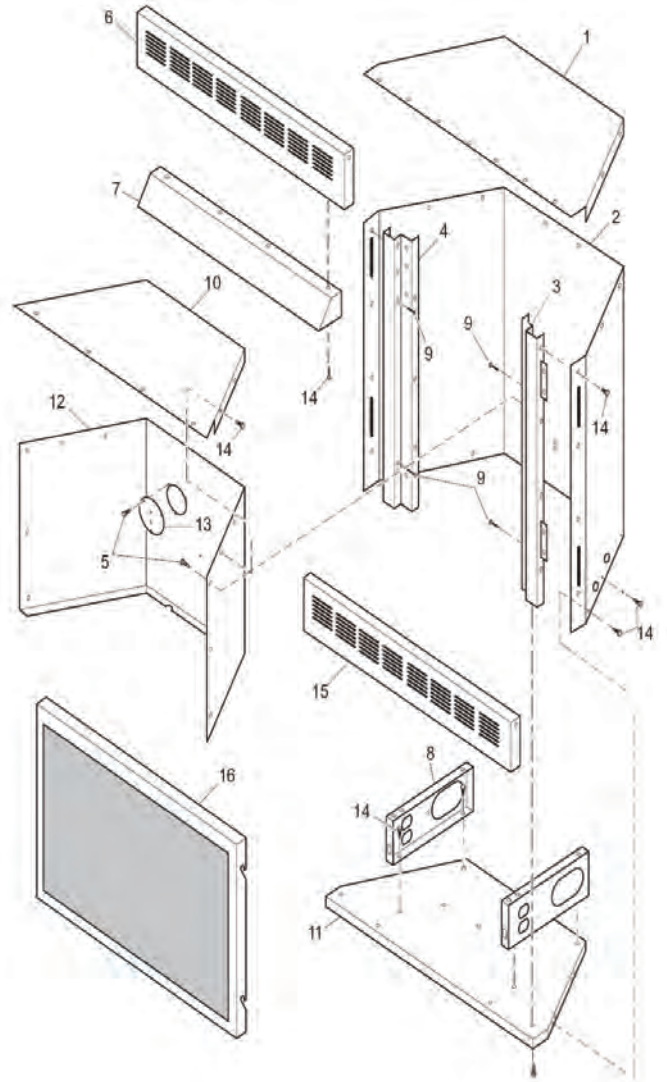

COMFORT FLAME 32" Remote Controlled Vent-Free Firebox

MODELS: CGEFP33NRC, CGEFP33PRC

	Part Number	Description
1	**	Fireplace Top
2	**	Outer Casing
3	**	Right Front Side
4	**	Left Front Side
5	098304-01	Phillips Pan Head Screw, #10-16x.38
6	104239-01	Top Front Louver
7	101355-01SA	Firebox Hood
8	**	Firebox Support
9	099230-02	Shoulder Screw
10	**	Firebox Top
11	101346-01	Outer Base
12	**	Firebox Wrapper
13	101514-01SA	Cover
14	M11084-26	Hex Screw, #10-16 x 0.38
15	104237-01	Bottom Louvered Door
16	103420-01SA	Screen Assembly
PARTS AVAILABLE - NOT SHOWN		
	101386-02	Louvered Door Hinge
	101784-01	Magnet Catch
	102307-01	Strike Plate
	113140-01	32" Perimeter Trim Kit, Black