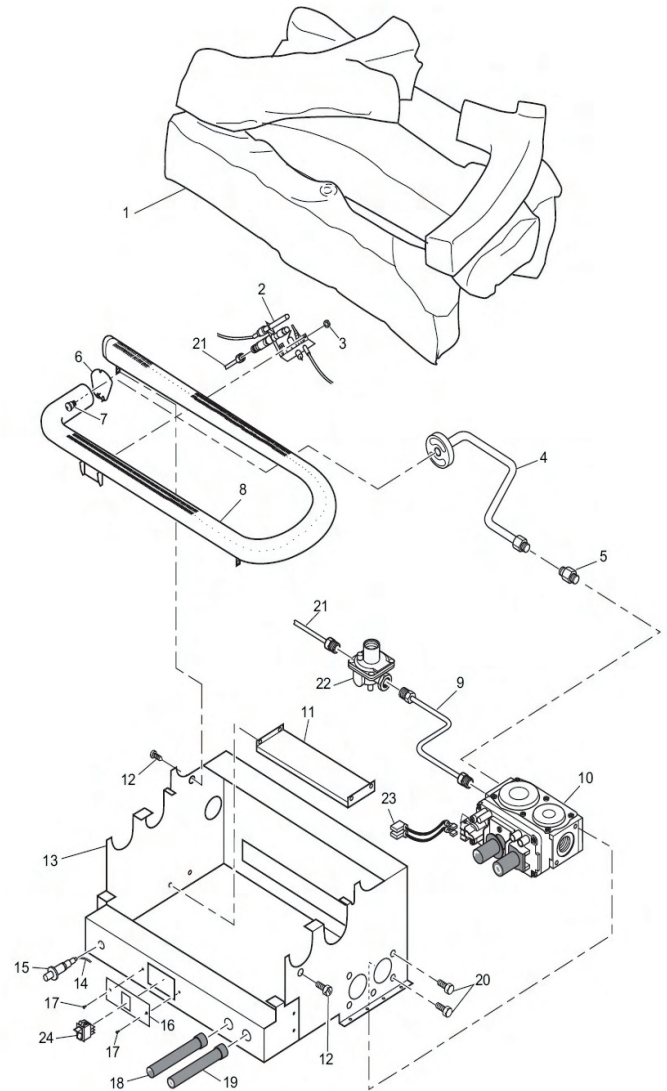

COMFORT FLAME Vent-Free Burner System For Cast Iron Stoves

MODELS: SVYD18NRA, SVYD18PRA

	Part Number	Description
1	104026-01	Stove Log
2	103778-01	ODS Pilot (LP)
	103779-01	ODS Pilot (NG)
3	098249-01	ODS Nut
4	104423-03	Burner Outlet Tube (LP)
	111331-09	Burner Outlet Tube (NG)
5	098264-02	Male Connector
6	111124-01	Burner Retainer Spring
7	099056-19	Burner Orifice Injector (LP)
	099056-26	Burner Orifice Injector (NG)
8	102980-01	Burner
9	099387-13	Pilot Tube (LP)
	099387-15	Pilot Tube (NG control to regulator)
10	103781-02	Gas Control Valve (LP)
	103781-01	Gas Control Valve (NG)
11	103345-02SA	Lower Bracket
12	M11084-38	Screw, #8 x 0.38
13	**	Painted Base Assembly
14	098271-10	Ignitor Cable
15	102445-01	Piezo Ignitor
16	103587-02SA	Plate, Switch
17	098304-01	Screw
18	103784-04	Flame Adjustment Knob Extension
19	103784-03	Off-Pilot-On Knob Extension
20	M12461-26	Screw, Hex Slit Wsr 10-32 x 0.38
21	100609-01	Pilot Tube (Regulator to Pilot)
22	099918-02	Pilot Regulator
23	103284-02	Wiring Harness
24	099998-01	Switch
PARTS AVAILABLE — NOT SHOWN		
	100563-01	Warning Plate
	103877-01	Lighting Instructions Plate
	101137-04	Hardware Kit
	111531-02SA	Stove Dropped Pan (Black Only)
	111532-01SA	Stove Back Panel (Black Only)
	108038-01	Screen Rod
	103297-04	Screen