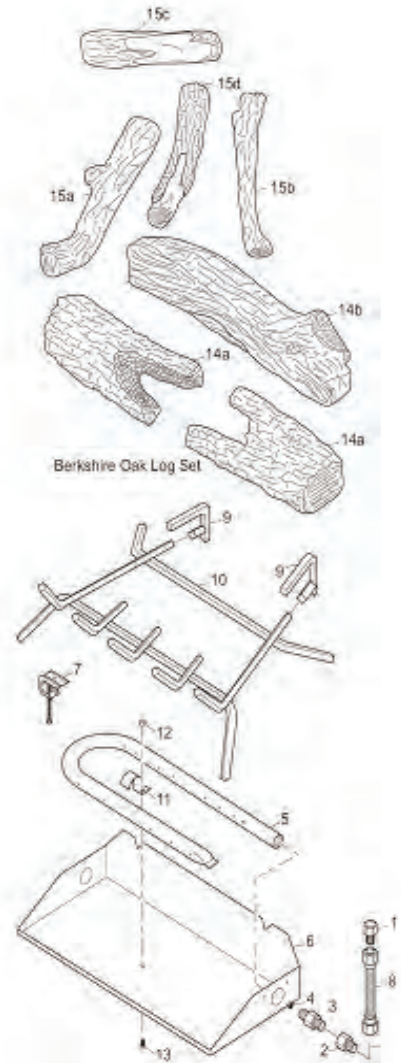

COMFORT FLAME Berkshire Split Oak Vented Gas Logs

MODELS: CVDR18 (5 Log Set), CVDR24 (6 Log Set)

	Part Number	Description
1	901056-01	Brass 3/8 FLR x 1/2 FPT Adapter
2	901059-01	Brass 3/8 FLR x 3/8 FPT Adapter
3	901066-01	Brass Air Mixer - Natural Gas
4	901064-02	Natural Gas Orifice 18"
	901064-03	Natural Gas Orifice 24"
5	901207-01	Burner Manifold 18"
	901207-02	Burner Manifold 24"
6	**	Burner Pan
7	901242-01	Damper Clamp - Std. Assembly
8	101628-01	Gas Line, Flex
9	901431-01	Grate Steps
10	901246-01	Log Grate 18"
	901246-02	Log Grate 24"
11	901681-01	Burner Strap
12	901078-01	Nut #8/32
13	901076-01	Screw #8/32 x 3/8
14a	901461-01	Bottom Front Log 18"
	901461-02	Bottom Front Log 24"
14b	901111-01	Bottom Rear Log 18"
	901111-02	Bottom Rear Log 24"
15a	901094-01	Top Log 18"/24"
15b	901101-01	Top Log 24"
15c	901118-01	Top Log 18"/24"
15d	901120-01	Top Log 18"/24"
PARTS AVAILABLE — NOT SHOWN		
	901156-01	0.4# Bag Embers
	901155-01	1.0# Bag Ash Bed Material