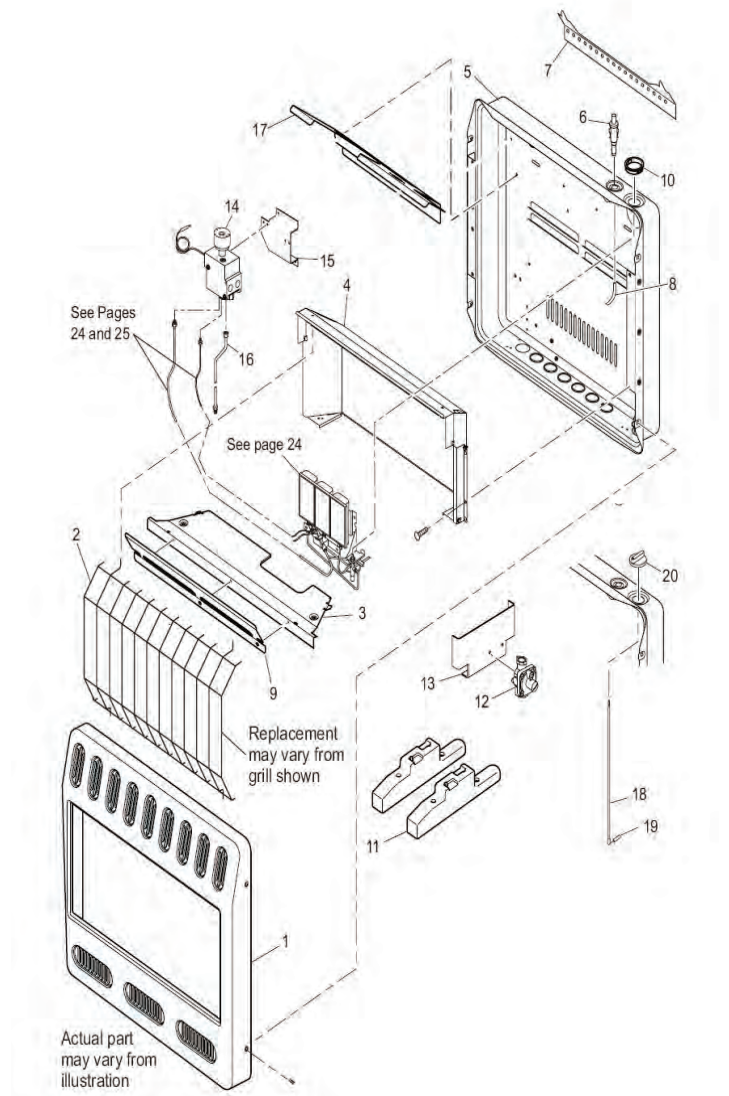

COMFORT FLAME 3 and 5 Plaque Infrared Heaters

MODELS: GWRN18TC, GWRP16TC, GWRN18C, GWRP16C, GWRN30TC, GWRP26TC, GWRN30C, GWRP26C

	Part Number	Description
1	107673-01	Front Panel (3 Plaque)
	107676-01	Front Panel (5 Plaque)
2	103476-01	Grill Guard (3 Plaque)
	103476-02	Grill Guard (5 Plaque)
3	**	Apron
4	104103-07	Reflector (3 Plaque)
	104103-09	Reflector (5 Plaque)
5	**	Cabinet Back Panel
6	097159-04	Piezo Ignitor
7	099066-02	Mounting Bracket
8	098271-03	Ignitor Cable
9	107896-01	Heat Shield LP
	107896-02	Heat Shield NG
10	111421-01	Snap Bushing
11	107889-01	Base Feet
12	099415-18	Gas Regulator LP
	099415-19	Gas Regulator NG
13	104819-02	Regulator Bracket
14	098522-24	Thermostat Gas Valve
15	102394-02	T-stat Valve Mounting Bracket
16	103256-02	Inlet Tube
17	118721-03	Upper Baffle (3 Plaque Manual)
	118721-04	Upper Baffle (5 Plaque Manual)
18	098462-01	Control Rod Assembly
19	098325-01	Roll Pin
20	098354-03	Control Knob
PARTS AVAILABLE — NOT SHOWN		
	100642-03	Hardware Assembly