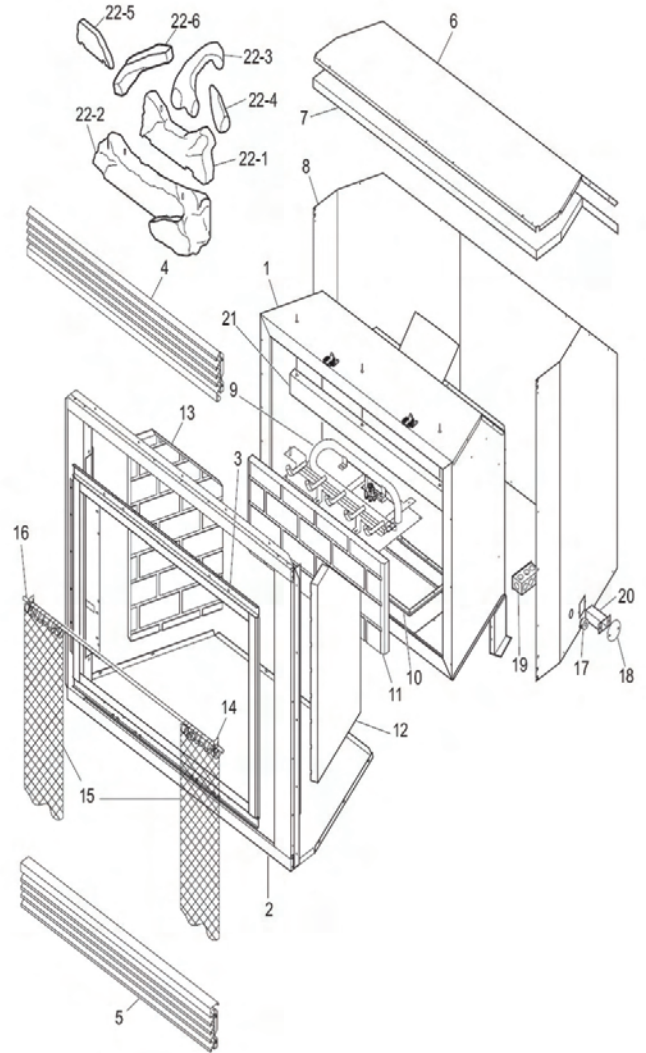

Part Number	Description
1	**	Firebox Assembly
2	**	Face Weldment
3	108010-01	Door Assembly
4	108011-01	Top Rolled Louver Assy,
5	108011-02	Bottom Rolled Louver Assy,
6	108015-01	Fireplace Top
7	**	Fireplace Top Insulation
8	**	Fireplace Surround
9	108074-01	Burner Assembly (Natural)
10	108076-01	Burner Base Gasket
11	110991-01	Rear Refractory Brick Panel
12	110990-01	Right Refractory Brick Panel
13	110989-01	Left Refractory Brick Panel
14	11418	Push-On Nut
15	12105	Screen
16	108719-01	Screen Rod
17	14123	Strain Relief
18	21171	Gas Knock-Out Cover
19	24353	Handy Box Assembly
20	24460	Gas Conduit Assembly
21	109082-01	Heat Shield
22	109006-01	Log Set
22-1	109007-01	Rear Log (Log 1)
22-2	110182-01	Front Log (Log 2)
22-3	109008-01	Crossover Log (Log 3)
22-4	107347-01	Right Top Log (Log 4)
22-5	109009-01	Base Log (Log 5)
22-6	107348-01	Left Top Log (Log 6)
PARTS AVAILABLE - NOT SHOWN		
	25487	Lava Rock/Bag Assy
	27253	Notice Label
	55240	Vent Label
	PCDM-36TA	Conversion Kit
BURNER ASSEMBLY		
1	11102	Screw #8-32 x 3/8 PPH Zinc
2	11105	Screw #10 x 1/2 Zinc
3	11179	Screw #10-24 x 1/4 Zinc
4	11237	Screw, Trilab M4 x 8 mm
5	14389	Millivolt Valve (Natural)
6	14492	Piezo Ignitor
7	14500	Brass Fitting
8	14508	Flexible Connector
9	14511	Ignitor Bracket
10	14528	Brass Elbow Fitting
11	14496	Orifice (Natural)
12	110984-01	Aluminum Tubing Assembly
13	26808	Valve Bracket
14	26827	Switch Bracket
15	108007-01	Base Grate Assembly
16	104504-03	Burner
17	108084-02	Pilot Assembly (Natural)
18	110996-01	Burner Base Assembly
19	110986-01	Air Baffle (Natural)