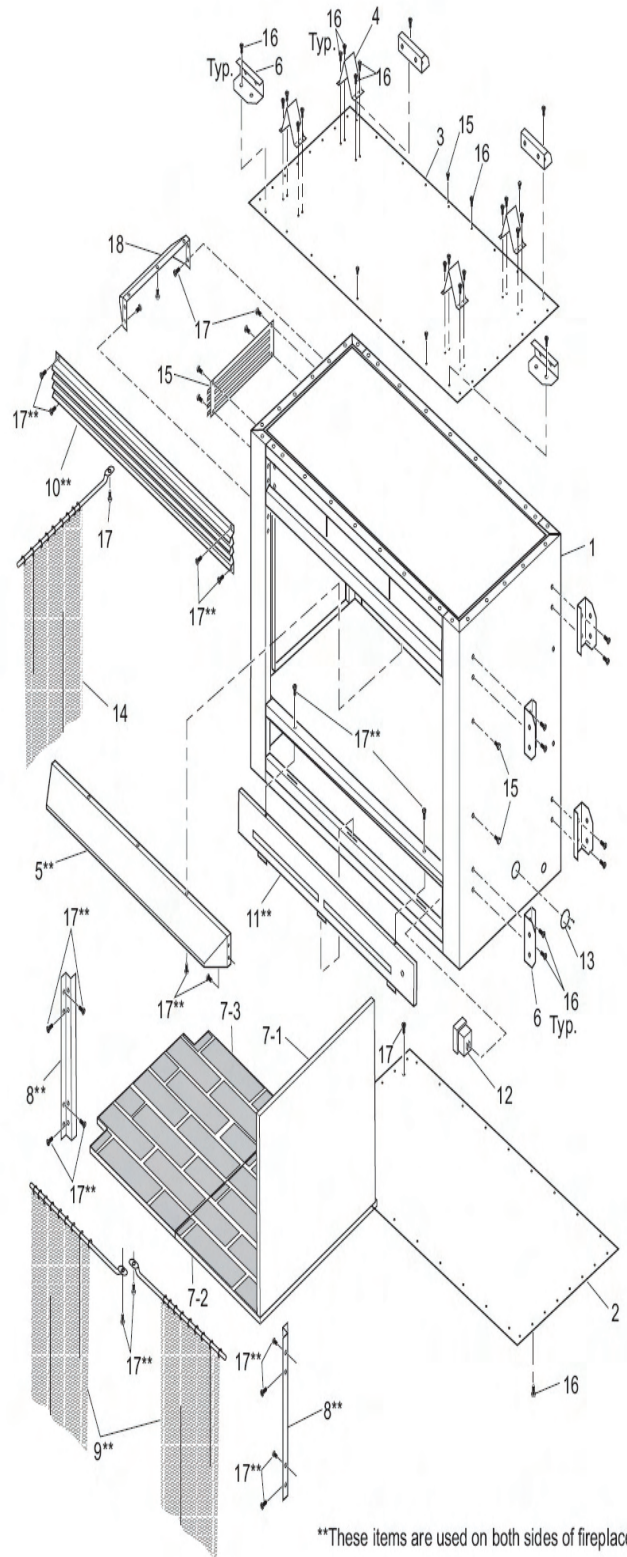

COMFORT FLAME Peninsula Vent-Free Firebox

MODELS: FBPS

	Part Number	Description
1	**	Firebox Assembly
2	**	Firebox Bottom
3	**	Firebox Top
4	23982	Top Spacer
5	26731	36" Deflector Hood (2 Required)
6	26740	Nailing Flange
7-1	23519	Side Refractory Brick Liner
7-2	26540	Bottom Refractory Brick Liner
7-3	26774	Bottom Refractory Brick Liner
8	24007	Side Refractory Retainer
9	12125	Screen, Long Side (4 Required)
10	26752	Extruded Louver, Top (2 Req.)
11	26733	Lower Door Panel (2 Required)
12	14200	Receptacle
13	21171	Access Hole Cover
14	12107	Screen
15	26771	Extruded Louver (End Pen. Only)
16	11164	Screw, #10 x 1/2, zinc PH
17	11165	Screw, #10 x 5/8, zinc PH
18	26762	Deflector Hood (End Pen. Only)
PARTS AVAILABLE - NOT SHOWN		
	24029	Screen Rod (Long Side 4 Req.)
	13221	Screen Rod (End)