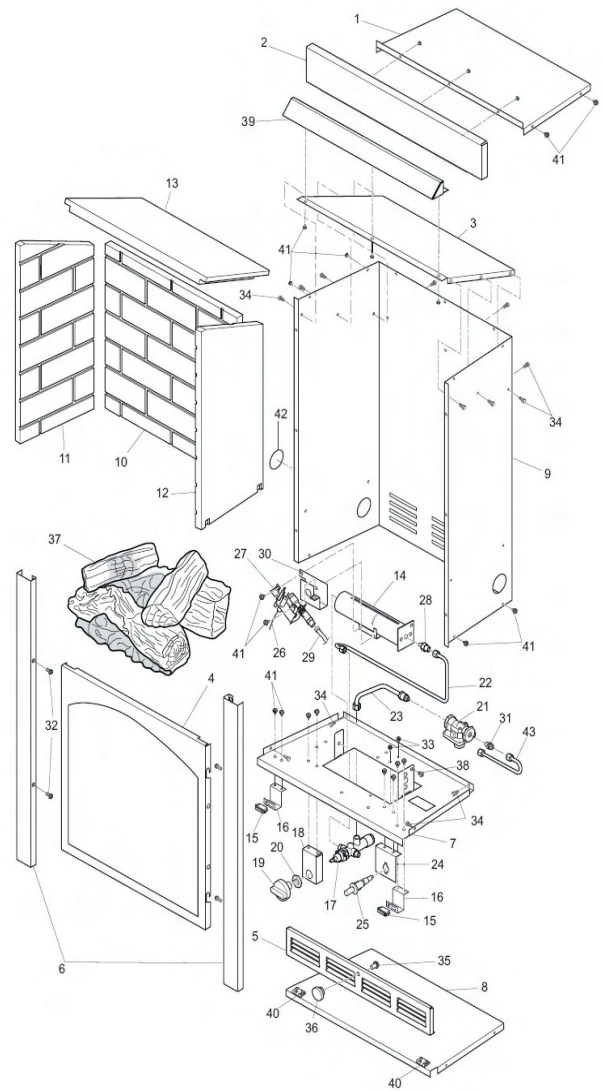

COMFORT FLAME 21" Vent-Free Fireplace System

MODELS: CGMFN, CGMFP

	Part Number	Description
1	118596-01SA	Top Panel
2	118573-01SA	Top Trim Panel
3	123700-01SA	Heat Deflector
4	120166-01	Screen Assembly
5	118577-01CK	Access Door
6	118578-01CK	Side Panel Trim
7	**	Firebox Floor
8	**	Bottom Panel
9	**	Fireplace Wrapper
10	118941-01	Rear Brick Liner
11	118941-02	Left Brick Liner
12	118941-03	Right Brick Liner
13	118941-04	Top Liner
14	119310-01	Burner
15	103158-01	Magnetic Catch
16	118607-01	Magnetic Catch Bracket
17	100829-01	Control Valve
18	110791-02	Manual Valve Bracket
19	108480-01	Knob
20	098508-01	Valve Retainer Nut
21	099415-10	Gas Regulator NG
21	099415-09	Gas Regulator LP
22	118777-01	Outlet Tube
23	118776-01	Inlet Tube
24	118606-01	Ignitor Bracket
25	097159-04	Piezo Ignitor
26	098271-12	Ignitor Cable
27	107486-01	ODS Pilot, Propane/LP Gas
27	107485-01	ODS Pilot, Natural Gas
28	119425-03	Orifice, NG
28	119425-01	Orifice, LP
29	099387-08	Pilot Tube
30	112881-03SA	Pilot Shield
31	097809-03	Male Fitting
32	099230-02	Screw, HWH Shoulder AB 10 X .63
33	098303-02	Screw, SHWH AB 6-20 x .31
34	M15823-27	Screw, PHWH B 10-16 x .50
35	M12461-62	Screw, Hex SLT WSR 1/4-20 x .38
36	102874-01	Knob for Access Door
37	118938-01SA	Log Set
38	M11084-38	Screw #8-18 x 3/8
39	118575-01CK	Firebox Hood
40	101386-02	Hinge
41	098304-01	Screw, PPH AB 10-16 X .38
42	101629-02	Bushing
43	101628-04	Flexible Connector
PARTS AVAILABLE - NOT SHOWN		
	901056-01	Brass Flare Fitting
	103470-01	Hardware Pack
	101055-02	Lighting Instructions Plate