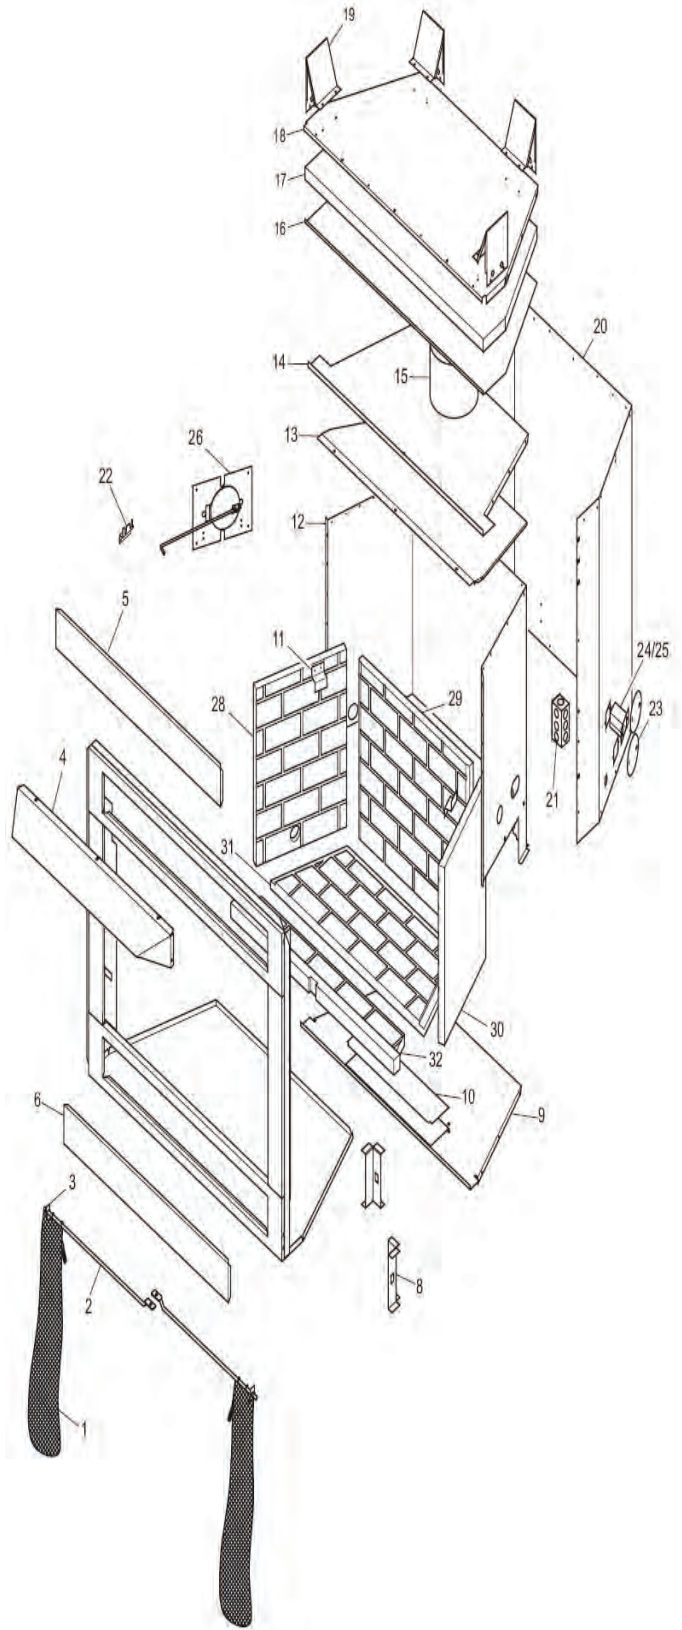

COMFORT FLAME 36" Vent Free Firebox

MODELS: CUVF36C

	Part Number	Description
1	12116	Screen (2 Required)
2	106691-01	Screen Rod (2 Required)
3	11418	Push-On Nut
4	107944-01	Deflector Hood
5	106651-01	Closure Top Panel
6	106651-01	Closure Bottom Panel
7	**	Face Weldment
8	106683-01	Firebox Support Leg
9	**	Firebox Bottom
10	107775-01	Access Panel
11	20027	Refractory Retainer
12	**	Firebox Surround
13	**	Firebox Top Shield
14	**	Firebox Top
15	**	Damper Can Collar
16	**	Insulation Pan
17	**	Fireplace Top Insulation
18	**	Fireplace Top
19	20280	Top Spacer
20	**	Fireplace Surround
21	110037-01	Handy Box Assembly
22	106642-01*	Air Rod Retainer
23	21171	Gas Knock-Out Cover
24	21379	Gas Conduit
25	21380	Gas Conduit
26	106703-01*	Air Kit Door Assembly
28	125285-01	Left Refractory Herringbone
29	125286-01	Rear Refractory Herringbone
30	125287-01	Right Refractory Herringbone
31	125288-01	Bottom Rear Refractory H'bone
32	125289-01	Bottom Front Refractory H'bone

* A Models Only