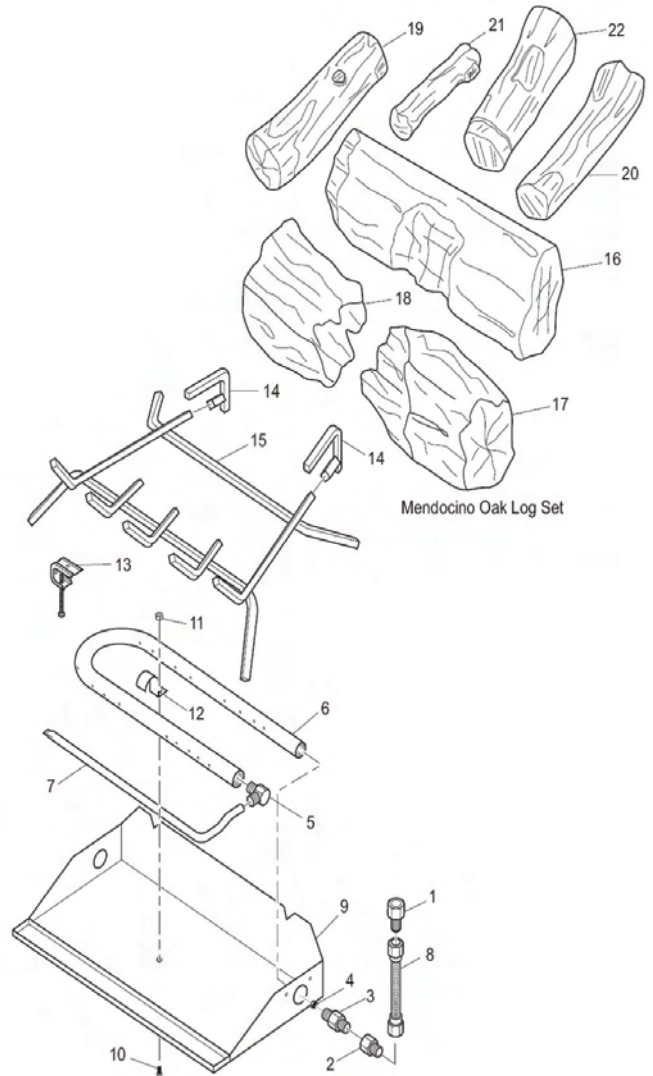

COMFORT FLAME Mendocino Oak Vented Gas Logs

MODELS: BFLT18, BFLT24

	Part Number	Description
1	901056-01	3/8 FLR x 1/2 FPT Adapter
2	901059-01	3/8 FLR x 3/8 FPT Adapter
3	901066-01	Brass Air Mixer - Natural Gas
4	901064-03	Natural Gas 18"
	901064-04	Natural Gas 24"
5	110331-01	1/2 MPT x 3/8 Compression Fitting
6	110332-01	Burner Manifold 18"
	110332-02	Burner Manifold 24"
7	110325-01	Front Burner 18"
	110325-02	Front Burner 24"
8	101628-01	Gas Line, Flex
9	**	Burner Pan
10	901076-01	Screw #8/32 x 3/8"
11	901078-01	Nut #8/32
12	901681-01	Burner Strap
13	901242-01	Damper Clamp - Std. Assembly
14	901431-01	Grate Steps
15	901246-01	Log Grate 18"
	901246-02	Log Grate 24"
16	110300-01	Rear Log 18"
	110303-01	Rear Log 24"
17	110299-01	Front Right Split Log 18"
	110302-01	Front Right Split Log 24"
18	110298-01	Front Left Split Log 18"
	110301-01	Front Left Split Log 24"
19	110292-01	Left Top Log
20	110293-01	Right Top Log
21	110295-01	Left Center Top Log
22	110294-01	Right Center Top Log
PARTS AVAILABLE — NOT SHOWN		
	901156-01	0.4# Bag Embers
	901155-01	1.0# Bag Ash Bed Material