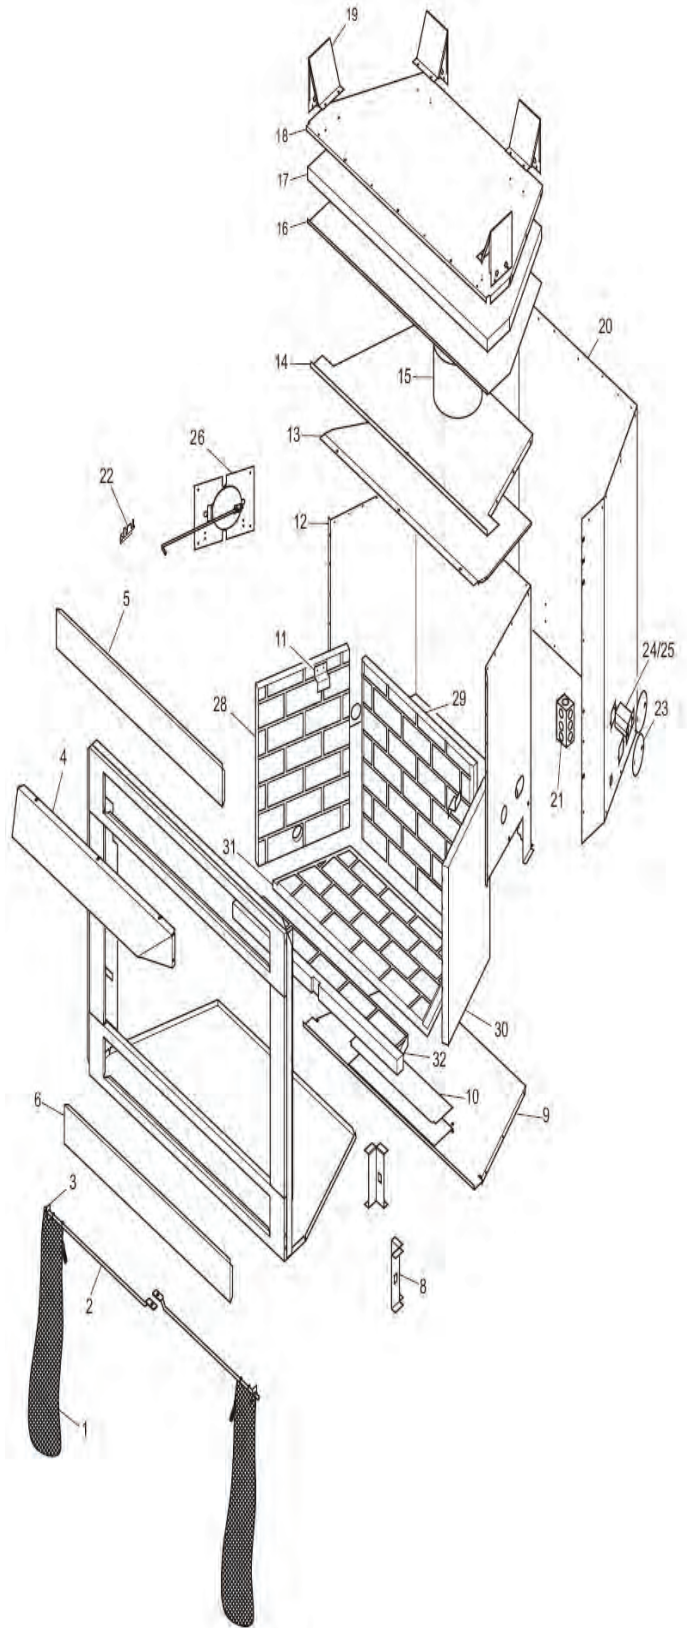

COMFORT FLAME 42" Vent Free Firebox

MODELS:CUVF42C

	Part Number	Description
1	107981-01	Screen
2	107839-01	Screen Rod
3	11418	Push-On Nut
4	107979-01	Deflector Hood
5	107805-01	Closure Top Panel
	107805-02	Extruded Louver
6	107805-01	Closure Bottom Panel
7	**	Face Weldment
8	106683-01	Firebox Support Leg
9	**	Firebox Bottom
10	107775-01	Access Panel
11	20027	Refractory Retainer
12	**	Firebox Surround
13	**	Firebox Top Shield
14	**	Firebox Top
15	106687-01	Damper Can Collar
16	**	Insulation Pan
17	**	Fireplace Top Insulation
18	**	Fireplace Top
19	20280	Top Spacer
20	**	Fireplace Surround
21	110037-01	Handy Box Assembly
22	106642-01*	Air Rod Retainer
23	21171	Gas Knock-Out Cover
24	24460	Gas Conduit
25	—	Gas Conduit
26	106703-01*	Air Kit Door Assembly
28	125295-01	Left Refractory Herringbone
29	125296-01	Rear Refractory Herringbone
30	125297-01	Right Refractory Herringbone
31	125298-01	Bottom Rear Refractory H'bone
32	125299-01	Bottom Front Refractory H'bone

* A Models Only