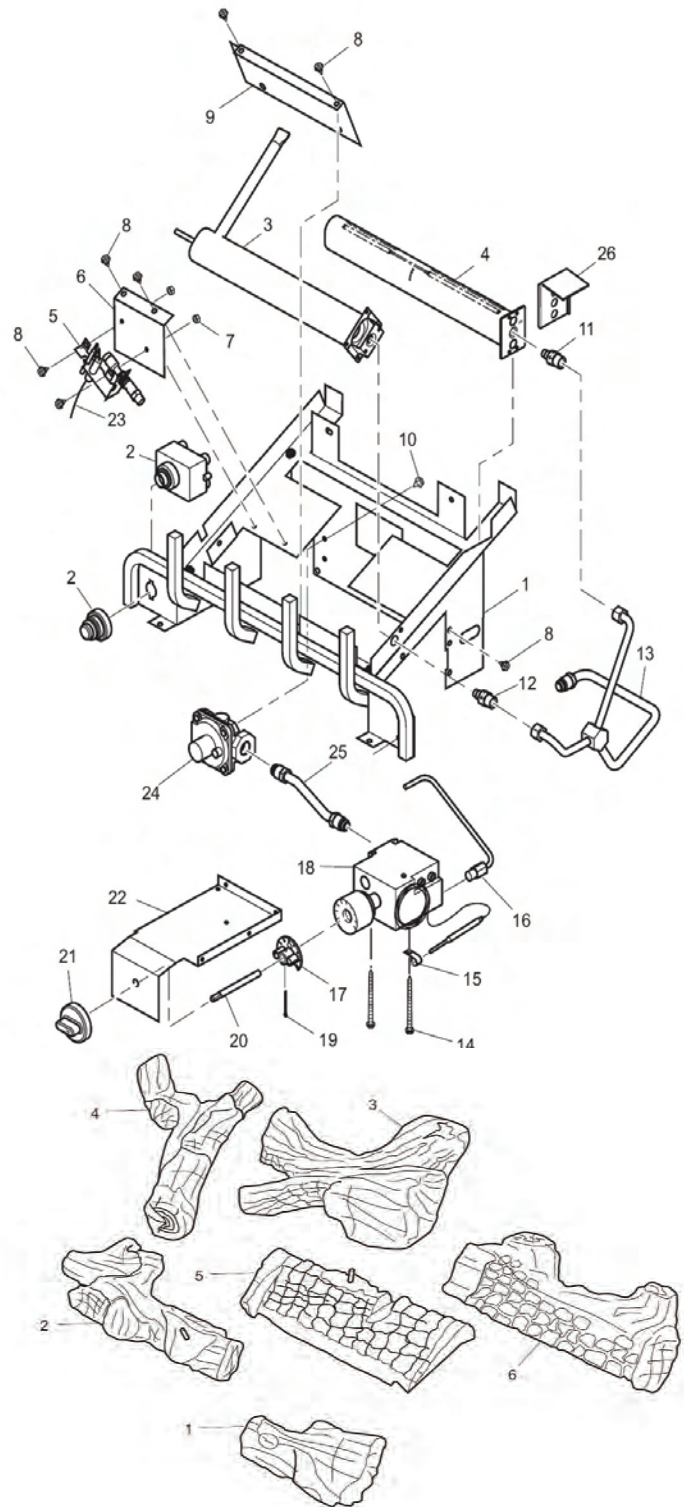

COMFORT FLAME White Mountain Oak Thermostatic Vent-Free Gas Logs

MODELS: CSG3924NTB, CSG3924PTB

	Part Number	Description
1	**	Ramp Burner Base
2	111435-01	Electronic Ignitor
3	112465-02	Ramp Front Burner
4	113242-02	Ramp Back Burner Kit
5	107485-01	O.D.S. Pilot, Natural
	107486-01	O.D.S. Pilot, Propane/LP
6	112713-01	Pilot Bracket, Natural
	112713-02	Pilot Bracket, Propane/LP
7	098249-01	Nut, ODS
8	M11084-26	Screw
9	112782-02	Air Deflector Bracket
10	M11084-38	Screw
11	101004-04	Rear Burner Orifice, Natural
	101004-02	Rear Burner Orifice, Propane/LP
12	101004-22	Front Burner Orifice, Natural
	101004-06	Front Burner Orifice, Propane/LP
13	112708-02	Thermostat Burner Tube
14	099211-01	Screw
15	098544-01	Thermobulb Clip
16	099387-09	Pilot Tube
17	101053-01	Adapter
18	101329-31	Thermostat Gas Valve, Natural
	103781-02	Thermostat Gas Valve, Propane/LP
19	100000-01	Cotter Pin
20	102013-01	Control Rod
21	098354-01	Control Knob
22	112714-01	Thermostat Valve Bracket
23	098271-12	Ignitor Cable
24	098867-09	Gas Regulator, Natural
	098867-10	Gas Regulator, Propane/LP
25	112712-01	Inlet Tube
26	121120-01	Air Shield
PARTS AVAILABLE - NOT SHOWN		
	100563-01	Warning Plate
	101054-01	Lighting Instruction Plate
	101137-02	Hardware Kit
	GA6060	Lava Rock
LOGS		
1	121699-11	Front Right Log
2	121699-10	Front Left Log
3	121699-08	Middle Right Log
4	121699-09	Middle Left Log
5	121699-07	Bottom Log
6	121699-12	Rear Log