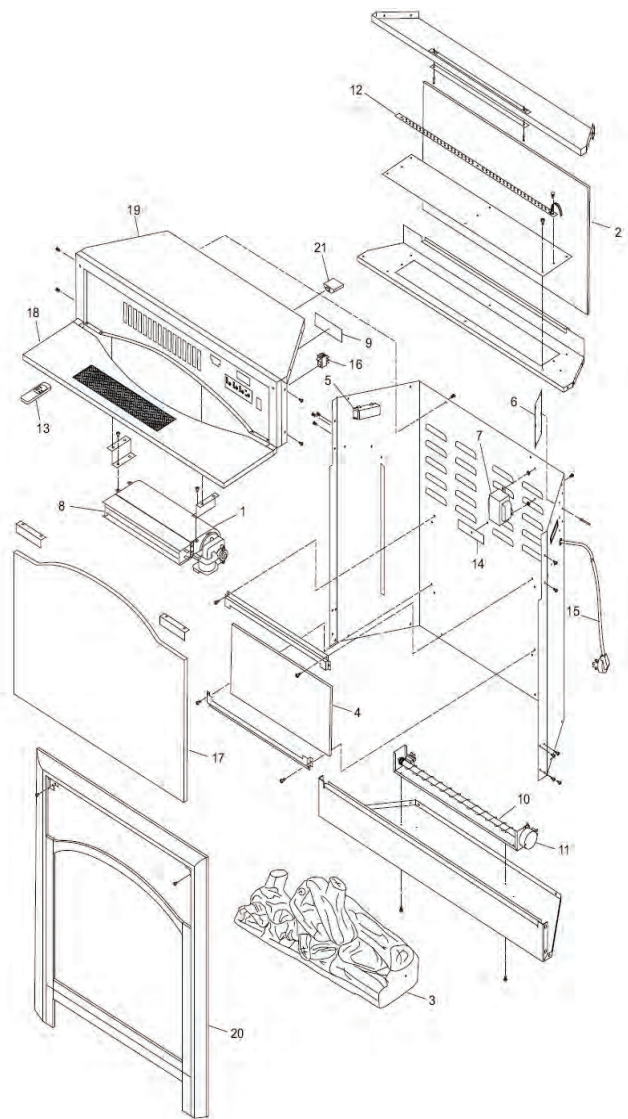

COMFORT FLAME Oxford/Metro 26" and 32" Electric Fireplace

MODELS: CGEF26B, CGEF32D

	Part Number	Description
1	120925-30	Blower
2	120927-06	Rear Glass (Screen) 26"
	120928-06	Rear Glass (Screen) 32"
3	120927-05	Log Set 26"
	120928-05	Log Set 32"
4	120927-07	Flame Effect Mirror 26"
	120928-07	Flame Effect Mirror 32"
5	120927-08	Handles
6	120927-09	Main Control Board and Standoffs
7	120927-10	Transformer
8	120927-11	Heater
9	120927-12	Settings Control Board
10	120927-13	LED Drum Assembly 26"
	120928-13	LED Drum Assembly 32"
11	120927-14	Motor (Drum)
12	120927-15	LED Ember Strip
13	120927-20	Remote Control
14	120927-21	Remote Control Sensor
15	120927-22	Power Cord
16	120927-24	ON/OFF Switch
17	120927-03	Front Glass 26"
	120928-03	Front Glass 32"
18	120927-02	Control Panel Door (Black) 26"
	120928-02	Control Panel Door (Black) 32"
19	120927-25	Top (Black) 26"
	120928-25	Top (Black) 32"
20	120927-01	Front Trim 26"
	120928-04	Front Trim 32"
21	120926-32	Magnetic Catch
PARTS AVAILABLE NOT SHOWN		
	120927-17	Wire (Flame Effect) 26"
	120928-17	Wire (Flame Effect) 32"
	120927-18	Wire (Ember Bed) 26"
	120928-18	Wire (Ember Bed) 32"
	120927-19	Wire (Backlight) 26"
	120928-19	Wire (Backlight) 32"
	120927-23	Thermocouple