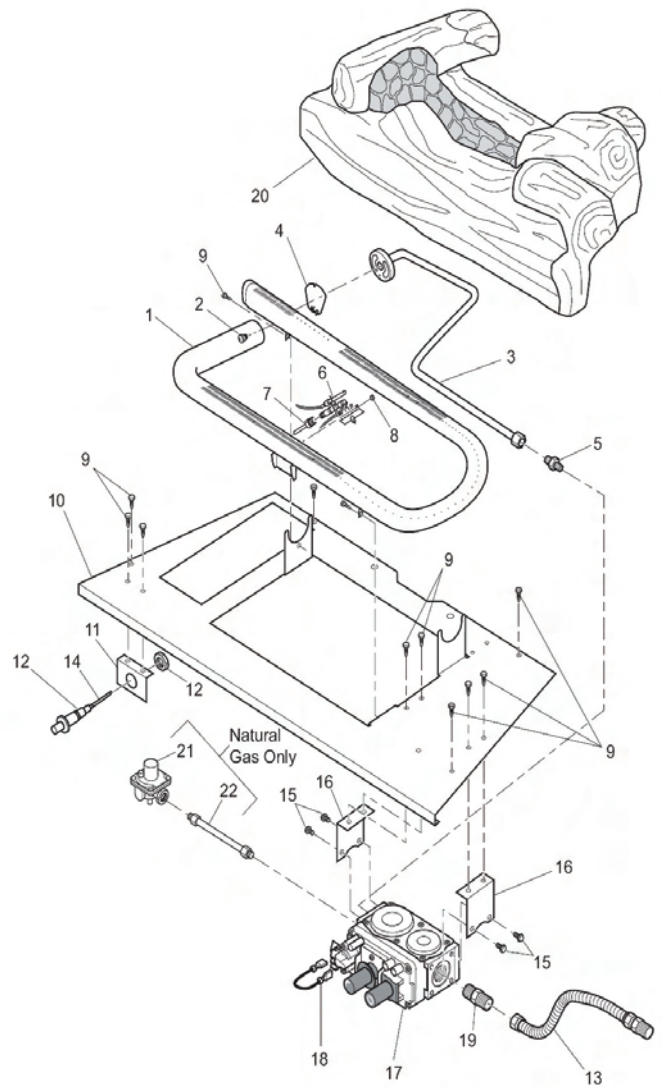

COMFORT FLAME 26" Remote Ready Vent-Free Burner Assembly

MODELS: CDCFNRB, CDCFPRB, CDCFNRB-1, CDCFPRB-1

	Part Number	Description
1	111069-01	Dual Burner
2	099056-29	Orifice LP
	099056-34	Orifice NG
3	103342-04	Outlet Tube LP
	111195-07	Outlet Tube NG
4	111124-01	Burner Retainer Spring
5	097809-02	Male Fitting
6	103778-01	ODS Pilot LP
	103779-01	ODS Pilot NG
7	099387-09	Pilot Tube LP
	099387-12	Pilot Tube NG (Regulator to Pilot)
8	098249-01	ODS Nut
9	M11084-26	Screw, HWH AB 10-16 x 0.38
10	**	Chamber Floor
11	110793-01	Piezo Bracket
12	102445-01	Piezo Ignitor with Palnut Fastener
13	101628-01	Flexible Connector
14	098271-10	Ignitor Cable
15	M12461-26	Screw, MX SLT WSR 10-32 x 3/8
16	111173-01	Remote Valve Bracket
17	103781-02	Gas Valve LP
	103781-01	Gas Valve NG
18	101480-12	ASM High Temp Wire
19	097809-02	Male Fitting
20	113342-01	Log Set
21	099918-02	Pilot Regulator NG
22	099387-14	Pilot Tube NG (Regulator to Valve)
PARTS AVAILABLE - NOT SHOWN		
	901056-01	Brass Flare Adapter Fitting
	103470-01	Hardware Pack
	100563-01	Warning Plate
	103877-01	Lighting Instruction Plate
	113140-02	Perimeter Trim Kit
	GWMT1	Wall Thermostat Kit (-1 Model Only)
	CMRC	Remote Control Kit (-1 Model Only)