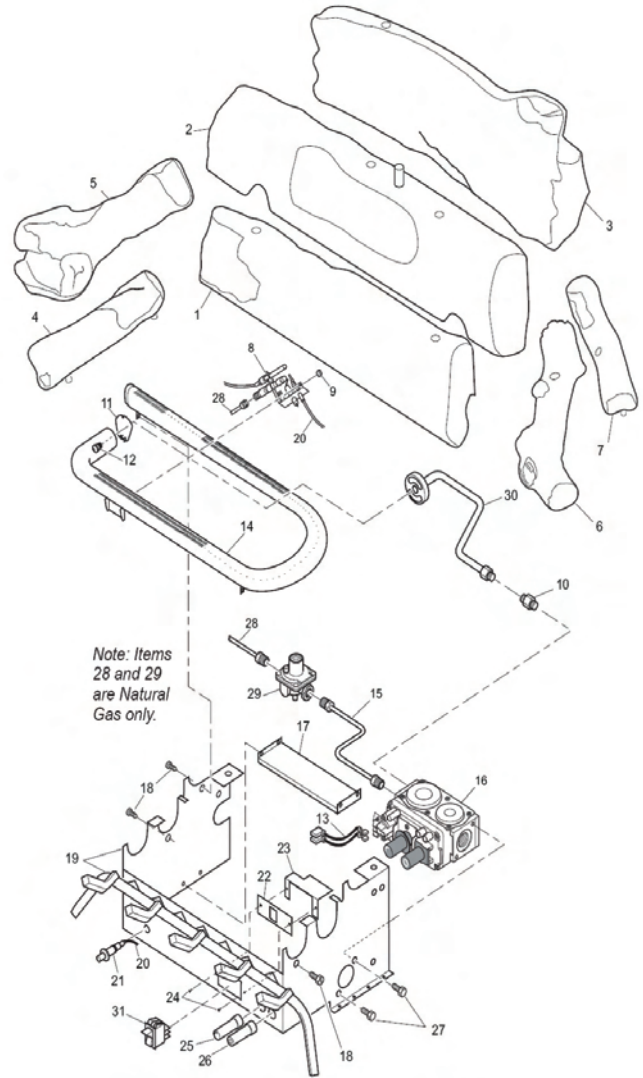

Part Number	Description
1	111340-02 Front Log 24" 111340-01 Front Log 30"
2	111341-02 Middle Log 24" 111341-01 Middle Log 30"
3	111342-02 Back Log 24" 111342-01 Back Log 30"
4	111343-02 Left Back Crossover Log 24" 111343-01 Left Back Crossover Log 30"
5	111344-01 Left Top Crossover Log 24" 111344-03 Left Top Crossover Log 30"
6	111345-02 Right Btm Crossover Log 24" 111345-01 Right Btm Crossover Log 30"
7	111346-01 Right Top Crossover Log 30"
8	103778-01 Pilot Assembly LP 103779-01 ODS Pilot Assembly NG
9	098249-01 ODS Nut
10	14396 Male Connector
11	111124-01 Burner Retainer Spring
12	099056-17 Burner Orifice LP 099056-16 Burner Orifice NG
13	103284-02 Wiring Harness
14	102772-01 Burner
15	099387-09 Pilot Tube LP 099387-12 Pilot Tube NG
16	103781-02 Gas Control Valve LP 103781-01 Gas Control Valve NG
17	103345-01 Lower Bracket
18	M11084-38 Screw, #8 x 0.38
19	** Painted Base Assembly
20	098271-10 Ignitor Cable
21	097159-04 Piezo Ignitor
22	103587-02 Plate, Switch
23	104099-01 Heat Shield
24	098304-01 Screw
25	103784-02 Flame Adjustment Knob
26	103784-01 Off-Pilot-On Knob
27	M12461-26 Screw
28	100609-01 Pilot Tube (Regulator to Pilot)NG
29	099918-02 Pilot Regulator NG
30	103342-03 Burner Outlet Tube Kit LP 111331-03 Burner Outlet Tube Kit NG
31	14579 Switch
PARTS AVAILABLE — NOT SHOWN	
	100563-01 Warning Plate
	103877-01 Lighting Instructions Plate
	100639-01 Caution Decal
	101137-02 Hardware Kit
	GA6060 Lava Rock