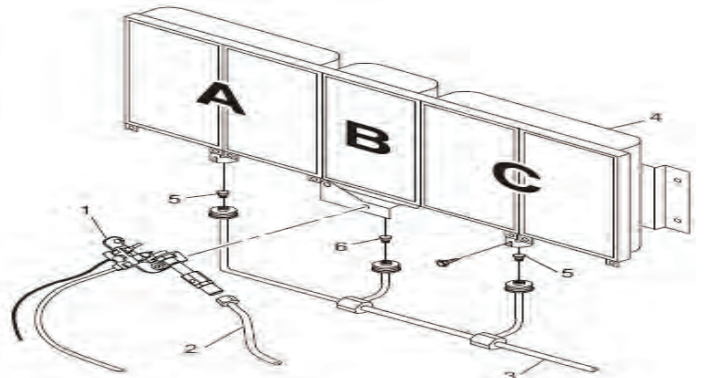

Part Number	Description
3-Plaque Manual Burner Assembly	
1	120630-02 ODS/Pilot LP
	120630-03 ODS/Pilot NG
2	098200-03 Control Valve Bracket
3	105051-01 Pilot Tubing
4	099218-08 Burner
5	098508-01 Valve Retainer Nut
6	099056-24 Orifice - Plaque A NG
	099056-25 Orifice - Plaque A LP
7	099056-01 Orifice - Plaque B LP
	099056-02 Orifice - Plaque B NG
8	103844-01 Control Valve
9	103352-03 Tubing - Valve to Plaque
10	103352-04 Tubing - Valve to Plaque
11	107660-01 Tube, Inlet
5-Plaque Manual Burner Assembly	
1	120630-02 ODS/Pilot LP
	120630-03 ODS/Pilot NG
2	098200-03 Control Valve Bracket
3	105050-02 Pilot Tubing
4	099218-09 Burner
5	098508-01 Valve Retainer Nut
6	099056-24 Orifice - Plaque A or C NG
	099056-25 Orifice - Plaque A or C LP
7	099056-01 Orifice - Plaque B LP
	099056-02 Orifice - Plaque B NG
8	100747-01 Control Valve
9	107660-03 Inlet Tube
10	103844-01 Tubing - Valve to Plaque
11	103352-05 Tubing - Valve to Plaque
12	103352-04 Tubing - Valve to Plaque
3-Plaque Thermostatic Burner Assembly	
1	120630-02 ODS/Pilot LP
	120630-03 ODS/Pilot NG
2	099387-11 Pilot Tubing
3	104818-03 Outlet Tubing- Valve to Burner
4	099218-08 Burner
5	099056-24 Orifice - Plaque A NG
	099056-25 Orifice - Plaque A LP
6	099056-01 Orifice - Plaque B LP
	099056-02 Orifice - Plaque B NG
5-Plaque Thermostatic Burner Assembly	
1	120630-02 ODS/Pilot LP
	120630-03 ODS/Pilot NG
2	099387-3 Pilot Tubing
3	104818-04 Outlet Tubing- Valve to Burner
4	099218-08 Burner
5	099056-24 Orifice - Plaque A or C NG
	099056-25 Orifice - Plaque A or C LP
6	099056-01 Orifice - Plaque B LP
	099056-02 Orifice - Plaque B NG