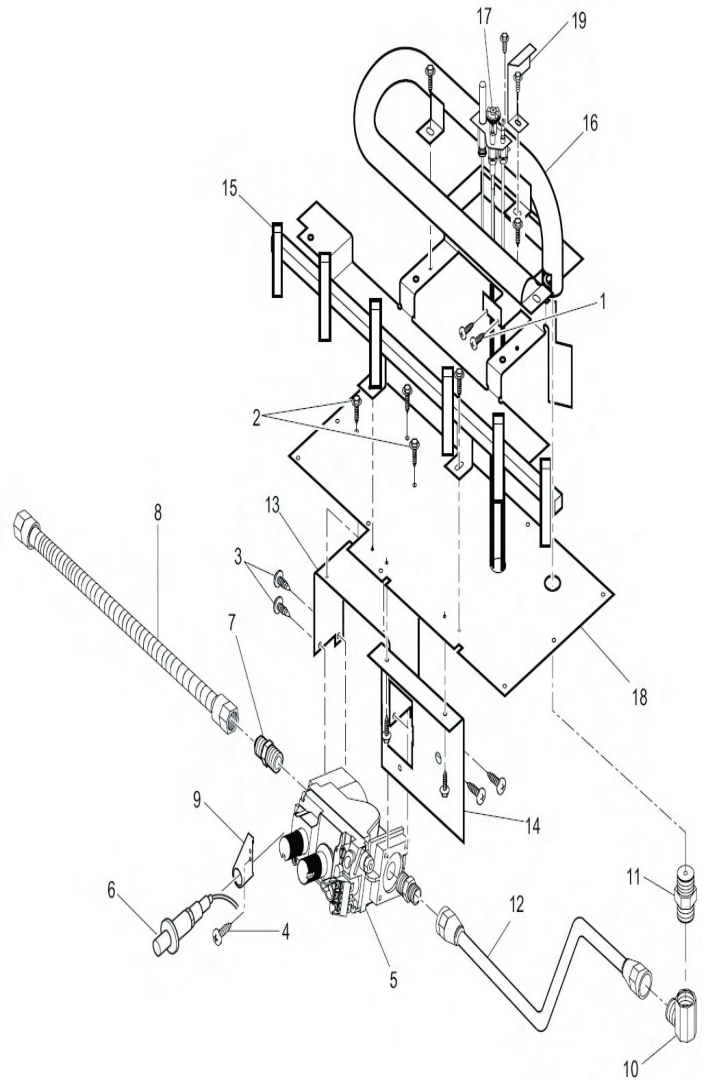

COMFORT FLAME 32" Direct Vent Burner Assembly

MODELS: CGDV32NR, CGDV32PR

	Part Number	Description
1	11102	Screw #8-32 x 3/8 PPH Zinc
2	11105	Screw #10 x 1/2 Zinc
3	11179	Screw #10-24 x 1/4 Zinc
4	11237	Screw, Trilab M4 x 8 mm
5	14389	Millivolt Valve (Natural Gas)
	14390	Millivolt Valve (Propane/LP Gas)
	117370-01	Millivolt Valve (NG-High Altitude)
6	14492	Piezo Ignitor
7	14500	Brass Fitting
8	14253	Flexible Connector
9	14511	Ignitor Bracket
10	14528	Brass Elbow Fitting
11	104506-25	Orifice (Natural #47)
	104506-02	Orifice (Propane/LP #55)
12	104509-02	Aluminum Tubing Assy
13	26808	Valve Bracket
14	26827	Switch Bracket
15	108886-01	Base Grate Assembly
16	108891-01	Burner
17	108084-02	Pilot Assembly (Natural)
	108084-03	Pilot Assembly (Propane/LP)
	108084-05	Pilot Assembly (NG-High Altitude)
18	**	Burner Base Assembly
19	27113	Air Deflector