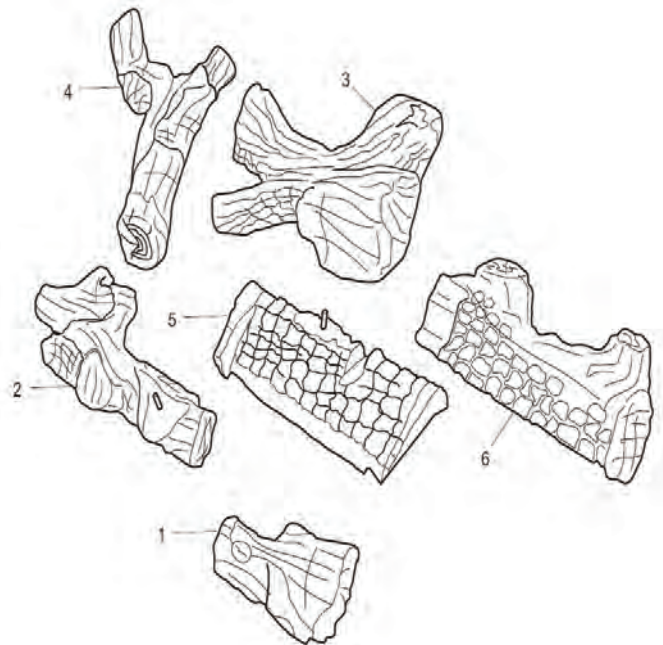

MODELS: CRB3624NRA, CRB3624PRA

	Part Number	Description
1	**	Ramp Burner Base
2	111435-01	Electronic Ignitor
3	112465-02	Ramp Front Burner
4	113242-02	Ramp Back Burner Kit
5	103778-01	O.D.S. Pilot, LP
	103779-01	O.D.S. Pilot, NG
6	112713-03	Pilot Bracket
7	098249-01	Nut, ODS
8	M11084-26	Screw
9	112782-02	Air Deflector Bracket
10	101480-12	Jumper Wire
11	101004-04	Rear Burner Orifice, Natural
	101004-02	Rear Burner Orifice, Propane/LP
12	101004-08	Front Burner Orifice, Natural
	101004-06	Front Burner Orifice, Propane/LP
13	112708-01	Remote Burner Tube
14	M12461-26	Screw
15	099918-02	Pilot Regulator, Natural
16	099387-12	Pilot Tube, NG (Regulator to Valve)
	099387-09	Pilot Tube, Propane/LP
17	14396	Male Fitting
18	103781-01	Gas Control Valve, Natural
	103781-02	Gas Control Valve, Propane/LP
19	103784-01	Control Knob Extension
20	103784-02	Flame Adjustment Knob Extension
21	111173-01	Remote Valve Bracket
22	112715-01	Remote Knob Heat Shield
23	098271-12	Ignitor Cable
24	100609-01	Pilot Tube, NG (Regulator to Pilot)
25	121120-01	Air Shield
PARTS AVAILABLE - NOT SHOWN		
	112717-01SA	Remote Sensor Bracket
	100563-01	Warning Plate
	103877-01	Lighting Instruction Plate
	100639-02	Caution Decal
	101137-02	Hardware Kit
	GA6060	Lava Rock
LOGS		
1	121699-11	Front Right Log
2	121699-10	Front Left Log
3	121699-08	Middle Right Log
4	121699-09	Middle Left Log
5	121699-13	Bottom Log (Remote)
6	121699-12	Rear Log