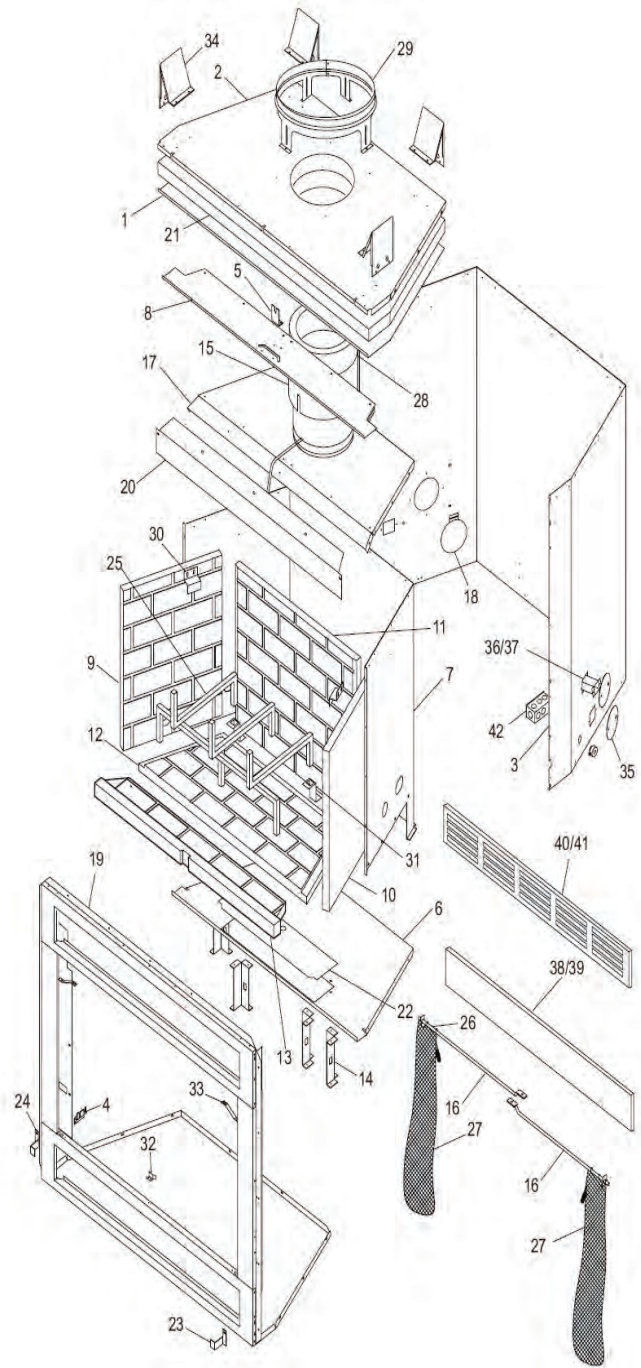

COMFORT FLAME Custom 36" Woodburning Fireplace

MODELS: CWC36C

	Part Number	Description
1	**	Insulation Pan
2	**	Fireplace Top
3	**	Fireplace Surround
4	106642-01	Air Rod Retainer
5	106643-01	Damper Rod Retainer
6	**	Firebox Bottom
7	**	Firebox Surround
8	**	Air Separator
9	106658-01	Left Refractory
10	106659-01	Right Refractory
11	106660-01	Rear Refractory
12	106661-01	Bottom Rear Refractory
13	106662-01	Bottom Front Refractory
14	**	Firebox Support Leg
15	**	Damper Can Collar
16	106691-01	Screen Rod (2 Required)
17	**	Firebox Top Assembly
18	**	Air Kit Door Assembly
19	**	Face Weldment
20	106948-01	Smoke Deflector
21	**	Fireplace Top Insulation
22	**	Access Panel
23	107854-01	Right Refractory Bracket
24	107854-02	Left Refractory Bracket
25	109910-01	Grate
26	11418	Push-On Nut
27	12105	Screen (2 Required)
28	**	Collar Insulation
29	20023	Chimney Starter Collar
30	20027	Refractory Retainer
31	106539-02	Grate Retainer
32	20088	Door Stop
33	20090	Spring Clip
34	20280	Top Standoff
35	21171	Conduit Plate Cover
36	21379	Gas Conduit
37	21380	Gas Conduit
38	106650-01	Bottom Louver Panel
39	106651-01	Bottom Smooth Panel
40	106684-01	Top Louver Panel
41	106651-01	Top Smooth Panel
42	110037-01	Electrical Duct Assembly
PARTS AVAILABLE - NOT SHOWN		
	14607	Rocker Switch

** Not Field Replaceable Part