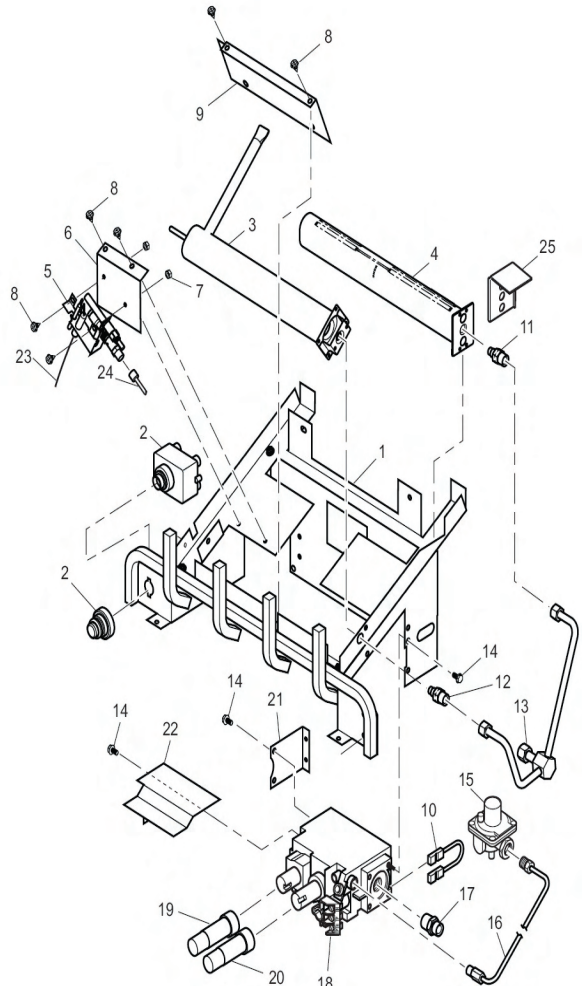

MODELS: CRB3624NRA, CRB3624PRA

	Part Number	Description
1	**	Ramp Burner Base
2	111435-01	Electronic Ignitor
3	112465-02	Ramp Front Burner
4	113242-02	Ramp Back Burner Kit
5	103778-01	O.D.S. Pilot, LP
	103779-01	O.D.S. Pilot, NG
6	112713-03	Pilot Bracket
7	098249-01	Nut, ODS
8	M11084-26	Screw
9	112782-02	Air Deflector Bracket
10	101480-12	Jumper Wire
11	101004-04	Rear Burner Orifice, Natural
	101004-02	Rear Burner Orifice, Propane/LP
12	101004-08	Front Burner Orifice, Natural
	101004-06	Front Burner Orifice, Propane/LP
13	112708-01	Remote Burner Tube
14	M12461-26	Screw
15	099918-02	Pilot Regulator, Natural
16	099387-12	Pilot Tube, NG (Regulator to Valve)
	099387-09	Pilot Tube, Propane/LP
17	14396	Male Fitting
18	103781-01	Gas Control Valve, Natural
	103781-02	Gas Control Valve, Propane/LP
19	103784-01	Control Knob Extension
20	103784-02	Flame Adjustment Knob Extension
21	111173-01	Remote Valve Bracket
22	112715-01	Remote Knob Heat Shield
23	098271-12	Ignitor Cable
24	100609-01	Pilot Tube, NG (Regulator to Pilot)
25	121120-01	Air Shield
PARTS AVAILABLE - NOT SHOWN		
	112717-01SA	Remote Sensor Bracket
	100563-01	Warning Plate
	103877-01	Lighting Instruction Plate
	100639-02	Caution Decal
	101137-02	Hardware Kit
	GA6060	Lava Rock
LOGS		
1	121699-11	Front Right Log
2	121699-10	Front Left Log
3	121699-08	Middle Right Log
4	121699-09	Middle Left Log
5	121699-13	Bottom Log (Remote)
6	121699-12	Rear Log