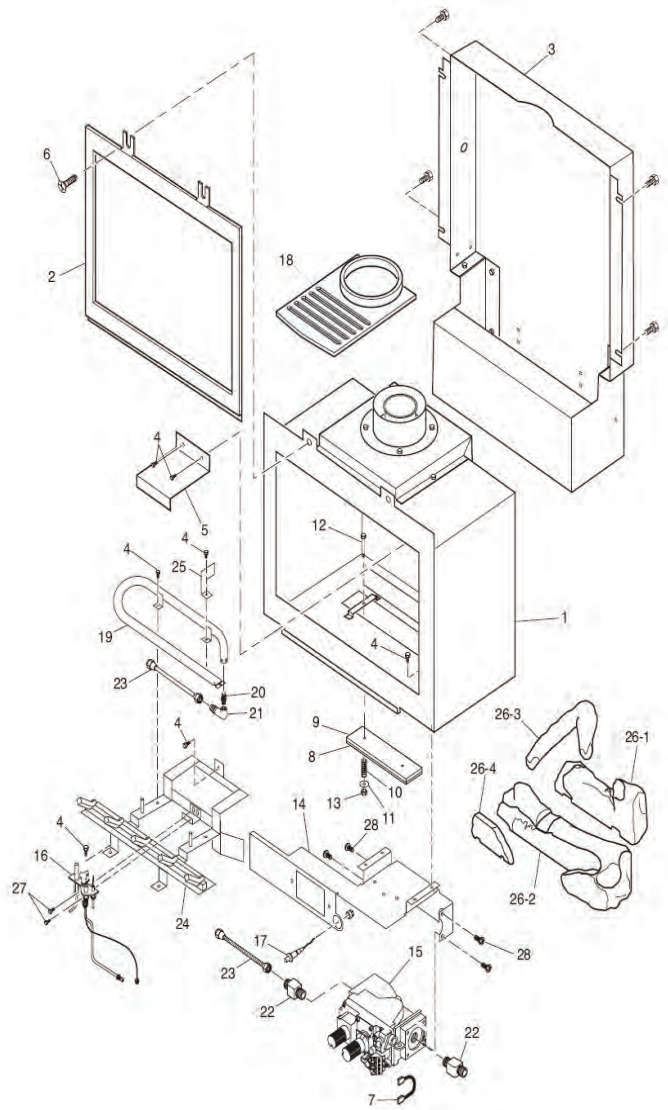

COMFORT FLAME Direct-Vent Burner System For Cast Iron Stoves

MODELS: SDVBND, SDVBPD

	Part Number	Description
1	**	Firebox Assembly
2	105795-01SA	Glass Door Assembly
3	106831-01	Rear Cover
4	11166	Screw, Hex
5	107191-01	Baffle
6	11196	Screw
7	103284-07	Wire Assembly
8	26810	Relief Cover
9	16550	Relief Cover Gasket
10	17373	Relief Spring
11	11233	Relief Washer
12	11200	Hex Head Cap Screw
13	11235	Locknut
14	105468-02	Valve Bracket
15	14389	Valve, Natural
	14390	Valve, Propane/LP
16	14561	Pilot Assembly, Natural
	14562	Pilot Assembly, Propane/LP
17	097159-04	Ignitor, Piezo
18	124981-01	Center Grate, Flat Black
	125049-01	Center Grate, Natural Iron
	125049-02	Center Grate, Antique White
	125049-03	Center Grate, Aged Iron
19	14597	Burner, Natural
	14598	Burner, Propane/LP
20	104506-16	Orifice, Natural
	104506-17	Orifice, Propane/LP
21	14499	Brass Elbow
22	14264	Brass Fitting
23	101628-04	Flex Tubing
24	106794-01	Grate Assembly
25	27113	Air Deflector
26	105491-01	Log Set
26-1	105774-01	Rear Log
26-2	105774-02	Log
26-3	105774-03	Crossover Log
26-4	105774-04	Log Piece
27	11102	Screw
28	11107	Screw
PARTS AVAILABLE — NOT SHOWN		
	GA6060	Lava Rock
	26839	Ember Material Bag