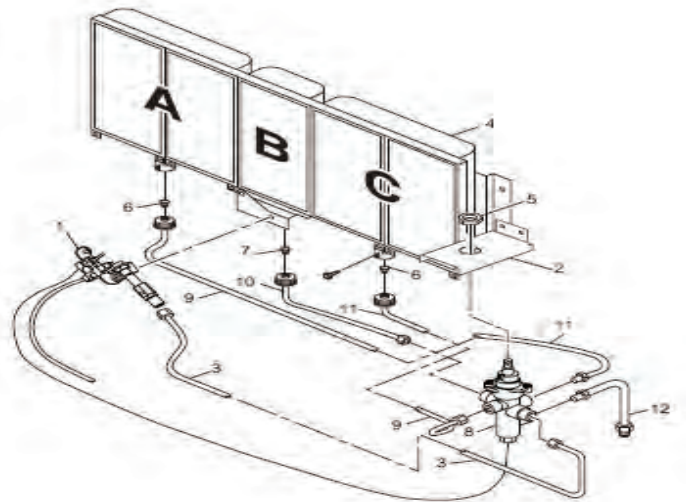

Part Number	Description
3-Plaque Manual Burner Assembly	
1	120630-02 ODS/Pilot LP
	120630-03 ODS/Pilot NG
2	098200-03 Control Valve Bracket
3	105051-01 Pilot Tubing
4	099218-08 Burner
5	098508-01 Valve Retainer Nut
6	099056-24 Orifice - Plaque A NG
	099056-25 Orifice - Plaque A LP
7	099056-01 Orifice - Plaque B LP
	099056-02 Orifice - Plaque B NG
8	103844-01 Control Valve
9	103352-03 Tubing - Valve to Plaque
10	103352-04 Tubing - Valve to Plaque
11	107660-01 Tube, Inlet
5-Plaque Manual Burner Assembly	
1	120630-02 ODS/Pilot LP
	120630-03 ODS/Pilot NG
2	098200-03 Control Valve Bracket
3	105050-02 Pilot Tubing
4	099218-09 Burner
5	098508-01 Valve Retainer Nut
6	099056-24 Orifice - Plaque A or C NG
	099056-25 Orifice - Plaque A or C LP
7	099056-01 Orifice - Plaque B LP
	099056-02 Orifice - Plaque B NG
8	100747-01 Control Valve
9	107660-03 Inlet Tube
10	103844-01 Tubing - Valve to Plaque
11	103352-05 Tubing - Valve to Plaque
12	103352-04 Tubing - Valve to Plaque
3-Plaque Thermostatic Burner Assembly	
1	120630-02 ODS/Pilot LP
	120630-03 ODS/Pilot NG
2	099387-11 Pilot Tubing
3	104818-03 Outlet Tubing- Valve to Burner
4	099218-08 Burner
5	099056-24 Orifice - Plaque A NG
	099056-25 Orifice - Plaque A LP
6	099056-01 Orifice - Plaque B LP
	099056-02 Orifice - Plaque B NG
5-Plaque Thermostatic Burner Assembly	
1	120630-02 ODS/Pilot LP
	120630-03 ODS/Pilot NG
2	099387-3 Pilot Tubing
3	104818-04 Outlet Tubing- Valve to Burner
4	099218-08 Burner
5	099056-24 Orifice - Plaque A or C NG
	099056-25 Orifice - Plaque A or C LP
6	099056-01 Orifice - Plaque B LP
	099056-02 Orifice - Plaque B NG