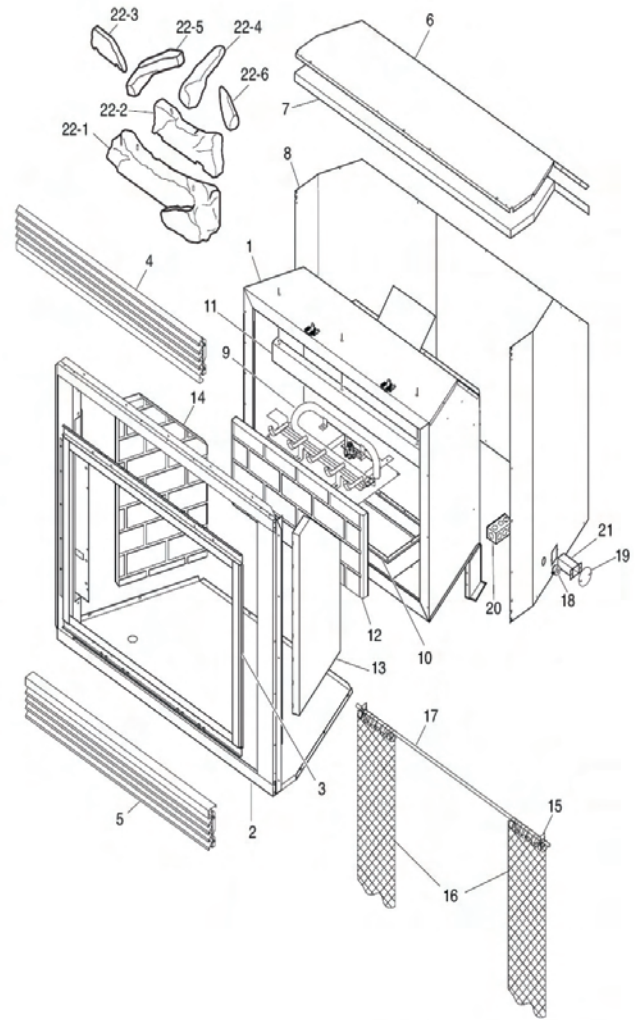

Part Number	Description
1	**	Firebox Assembly
2	**	Face Weldment
3	108892-01	Door Assembly
4	108903-01	Top Rolled Louver Assembly
5	108903-02	Bottom Rolled Louver Assembly
6	108895-01	Fireplace Top
7	**	Fireplace Top Insulation
8	**	Fireplace Surround
9	108885-01	Burner Assembly (Natural)
10	108890-01	Burner Base Gasket
11	108897-01	Rear Refractory (Opt. Accessory)
12	109082-03	Heat Shield
13	108901-01	Right Refractory (Opt. Accessory)
14	108901-02	Left Refractory (Opt. Accessory)
15	11418	Push-On Nut
16	108440-01	Screen
17	109479-01	Screen Rod
18	14123	Strain Relief
19	21171	Gas Knock-Out Cover
20	24353	Handy Box Assembly
21	24460	Gas Conduit Assembly
22	109222-01	Log Set
22-1	109403-01	Front Log (Log 1)
22-2	109404-01	Rear Log (Log 2)
22-3	109407-01	Base Log (Log 3)
22-4	109406-01	Crossover Log (Log 4)
22-5	109405-01	Left Top Log (Log 5)
22-6	109408-01	Right Top Log (Log 6)
	108085-03	Pilot Orifice (-HA Models-NG)
PARTS AVAILABLE - NOT SHOWN		
	25487	Lava Rock/Bag Assembly
	PCDM-32T	Conversion Kit
	113140-01	Perimeter Trim Kit
BURNER ASSEMBLY		
1	11102	Screw #8-32 x 3/8 PPH Zinc
2	11105	Screw #10 x 1/2 Zinc
3	11179	Screw #10-24 x 1/4 Zinc
4	11237	Screw, Trilab M4 x 8 mm
5	14389	Millivolt Valve (Natural Gas)
6	14492	Piezo Ignitor
7	14500	Brass Fitting
8	14253	Flexible Connector
9	14511	Ignitor Bracket
10	14528	Brass Elbow Fitting
11	104506-25	Orifice (Natural #47)
	104506-02	Orifice (Propane/LP #55)
12	104509-02	Aluminum Tubing Assembly
13	26808	Valve Bracket
14	26827	Switch Bracket
15	108886-01	Base Grate Assembly
16	108891-01	Burner
17	108084-02	Pilot Assembly (Natural)
	108084-03	Pilot Assembly (Propane/LP)
	108084-05	Pilot Assembly (NG-High Altitude)
18	**	Burner Base Assembly
19	27113	Air Deflector

**Not A Field Replaceable Part