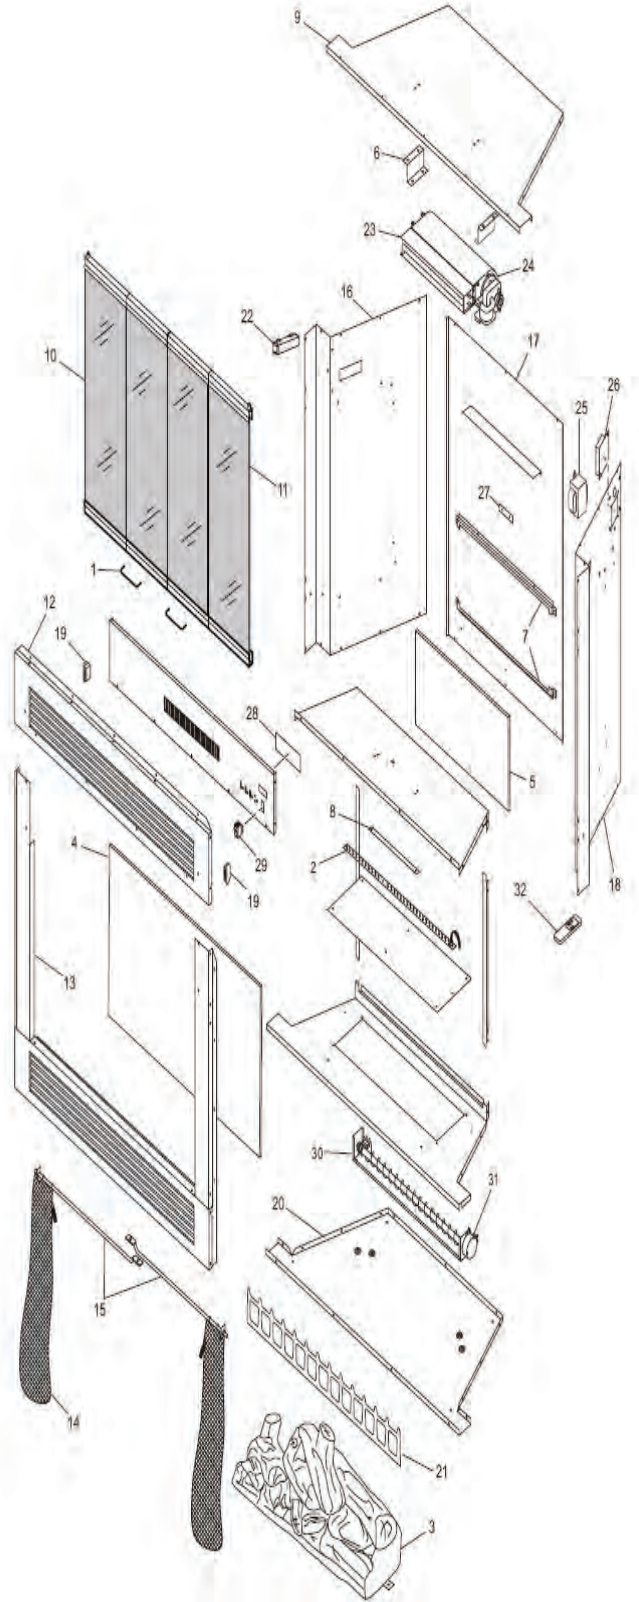

COMFORT FLAME Eastlake II 36" Electric Fireplace

MODELS: EL36LD

	Part Number	Description
1	120929-01	Door Handles *
2	120929-02	LED Ember Strip
3	120929-03	Log Set
4	120929-04	Rear Glass (Screen)
5	120929-05	Flame Effect Mirror
6	120928-46	Heater/Blower Bracket
7	120928-44	Flame Effect Mirror Bracket
8	120927-16	Back Light Strip
9	**	Top
10	120929-10	Glass Door, Left *
11	120929-11	Glass Door, Right *
12	120929-12	Control Panel Door
13	120929-13	Front Panel
14	120929-14	Mesh Screens (2 Required)
15	120929-15	Screen Rods (2 Required)
16	**	Back Panel, Left Side
17	**	Back Panel, Center
18	**	Back Panel, Right Side
19	120929-19	Magnetic Catch
20	**	Bottom Panel
21	120928-40	Grate
22	120927-08	Handles
23	120928-42	Heater
24	120928-43	Blower
25	120928-27	Transformer
26	120928-26	Main Control Board & Standoffs
27	120927-21	Remote Control Sensor
28	120927-12	Settings Control Board
29	120927-24	ON/OFF Switch
30	120929-21	LED Drum Assembly
31	120927-14	Motor
32	120927-20	Remote Control
PARTS AVAILABLE - NOT SHOWN		
	120927-23	Thermocouple, Temp Sensor

* Optional for model EL36L.

** Not Field Replaceable Part