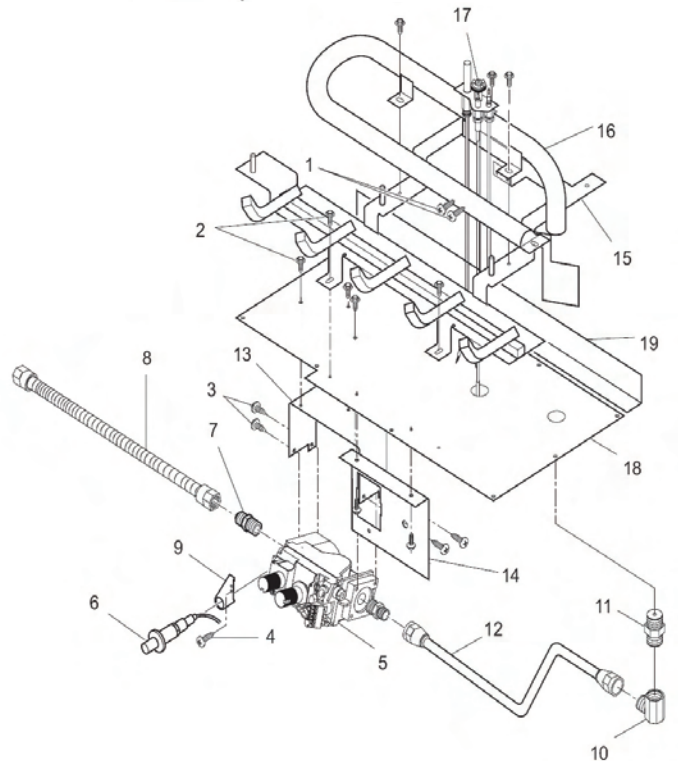

Part Number	Description
1	**	Firebox Assembly
2	**	Face Weldment
3	108010-01	Door Assembly
4	108011-01	Top Rolled Louver Assy,
5	108011-02	Bottom Rolled Louver Assy,
6	108015-01	Fireplace Top
7	**	Fireplace Top Insulation
8	**	Fireplace Surround
9	108074-01	Burner Assembly (Natural)
10	108076-01	Burner Base Gasket
11	110991-01	Rear Refractory Brick Panel
12	110990-01	Right Refractory Brick Panel
13	110989-01	Left Refractory Brick Panel
14	11418	Push-On Nut
15	12105	Screen
16	108719-01	Screen Rod
17	14123	Strain Relief
18	21171	Gas Knock-Out Cover
19	24353	Handy Box Assembly
20	24460	Gas Conduit Assembly
21	109082-01	Heat Shield
22	109006-01	Log Set
22-1	109007-01	Rear Log (Log 1)
22-2	110182-01	Front Log (Log 2)
22-3	109008-01	Crossover Log (Log 3)
22-4	107347-01	Right Top Log (Log 4)
22-5	109009-01	Base Log (Log 5)
22-6	107348-01	Left Top Log (Log 6)
PARTS AVAILABLE - NOT SHOWN		
	25487	Lava Rock/Bag Assy
	27253	Notice Label
	55240	Vent Label
	PCDM-36TA	Conversion Kit
BURNER ASSEMBLY		
1	11102	Screw #8-32 x 3/8 PPH Zinc
2	11105	Screw #10 x 1/2 Zinc
3	11179	Screw #10-24 x 1/4 Zinc
4	11237	Screw, Trilab M4 x 8 mm
5	14389	Millivolt Valve (Natural)
6	14492	Piezo Ignitor
7	14500	Brass Fitting
8	14508	Flexible Connector
9	14511	Ignitor Bracket
10	14528	Brass Elbow Fitting
11	14496	Orifice (Natural)
12	110984-01	Aluminum Tubing Assembly
13	26808	Valve Bracket
14	26827	Switch Bracket
15	108007-01	Base Grate Assembly
16	104504-03	Burner
17	108084-02	Pilot Assembly (Natural)
18	110996-01	Burner Base Assembly
19	110986-01	Air Baffle (Natural)