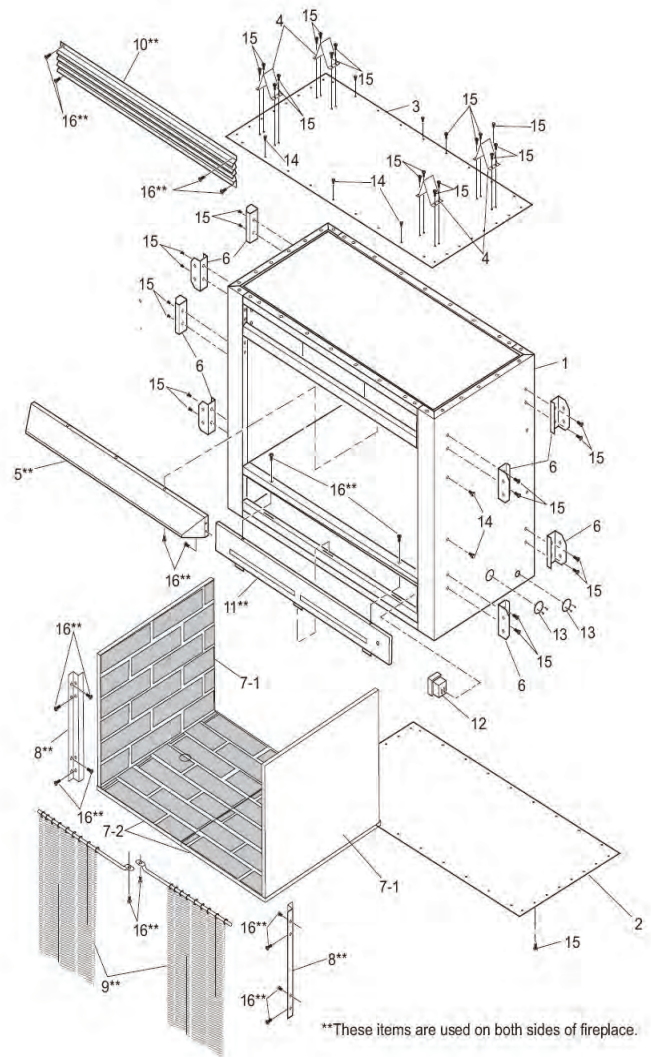

COMFORT FLAME See-Thru Vent-Free Firebox

MODELS: FBST

	Part Number	Description
1	**	Firebox Assembly
2	**	Firebox Bottom
3	**	Firebox Top
4	23982	Top Spacer
5	26731	Deflector Hood (2 Required)
6	26740	Nailing Flange
7-1	23519	Side Refractory (2 Required)
7-2	26540	Bottom Refractory (2 Required)
8	24007	Side Refractory Retainer
9	12125	Screen (4 Required)
10	26752	Extruded Louver Top (2 Required)
11	26733	Lower Door Panel (2 Required)
12	14200	Receptacle
13	21171	Access Hole Cover
14	11192	Shoulder Screws
15	11164	Screw, #10 x 1/2, zinc PH
16	11165	Screw, #10 x 5/8, zinc PH
PARTS AVAILABLE - NOT SHOWN		
	24029	Screen Rod (4 Required)