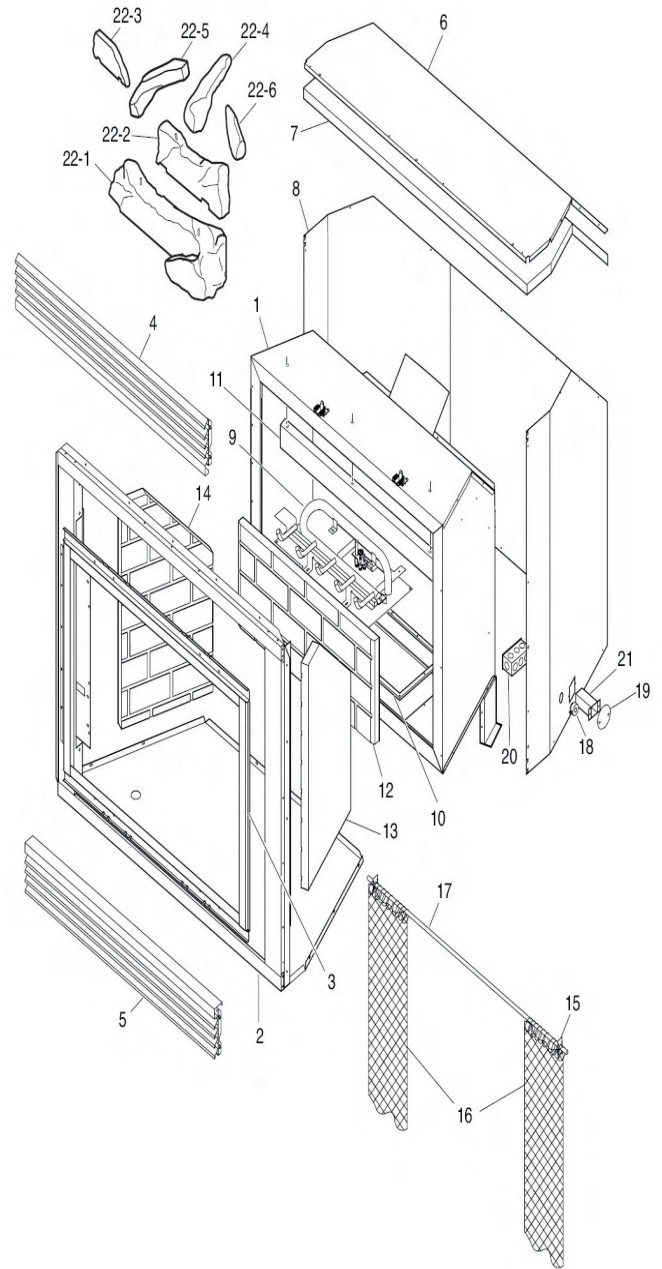

COMFORT FLAME 32" Direct Vent Firebox

MODELS: CGDV32NR, CGDV32PR

	Part Number	Description
1	**	Firebox Assembly
2	**	Face Weldment
3	108892-01	Door Assembly
4	109155-01	Top Stamped Louver
	108903-01	Top Rolled Louver
5	109155-02	Bottom Stamped Louver
	108903-02	Bottom Rolled Louver
6	**	Fireplace Top
7	**	Fireplace Top Insulation
8	**	Fireplace Surround
9	108885-01	Burner Assembly (Natural Gas)
	108885-02	Burner Assembly (Propane Gas)
10	108890-01	Burner Base Gasket
11	109082-03	Heat Shield
12	--	Opt. Refractory (KIT - BL32DS)
13	--	Opt. Refractory (KIT - BL32DS)
14	--	Opt. Refractory (KIT - BL32DS)
15	11418	Push-On Nut
16	12125	Screen
17	109479-01	Screen Rod
18	14123	Strain Relief
19	21171	Gas Knock-Out Cover
20	24353	Handy Box Assembly
21	24460	Gas Conduit Assembly
22	109222-01	Log Set
22-1	109403-01	Front Log (No. 1)
22-2	109404-01	Rear Log (No. 2)
22-3	109407-01	Base Log (No. 3)
22-4	109406-01	Crossover Log (No. 4)
22-5	109405-01	Left Top Log (No. 5)
22-6	109408-01	Right Top Log (No. 6)
PARTS AVAILABLE - NOT SHOWN		
	25487	Lava Rock/Bag Assembly