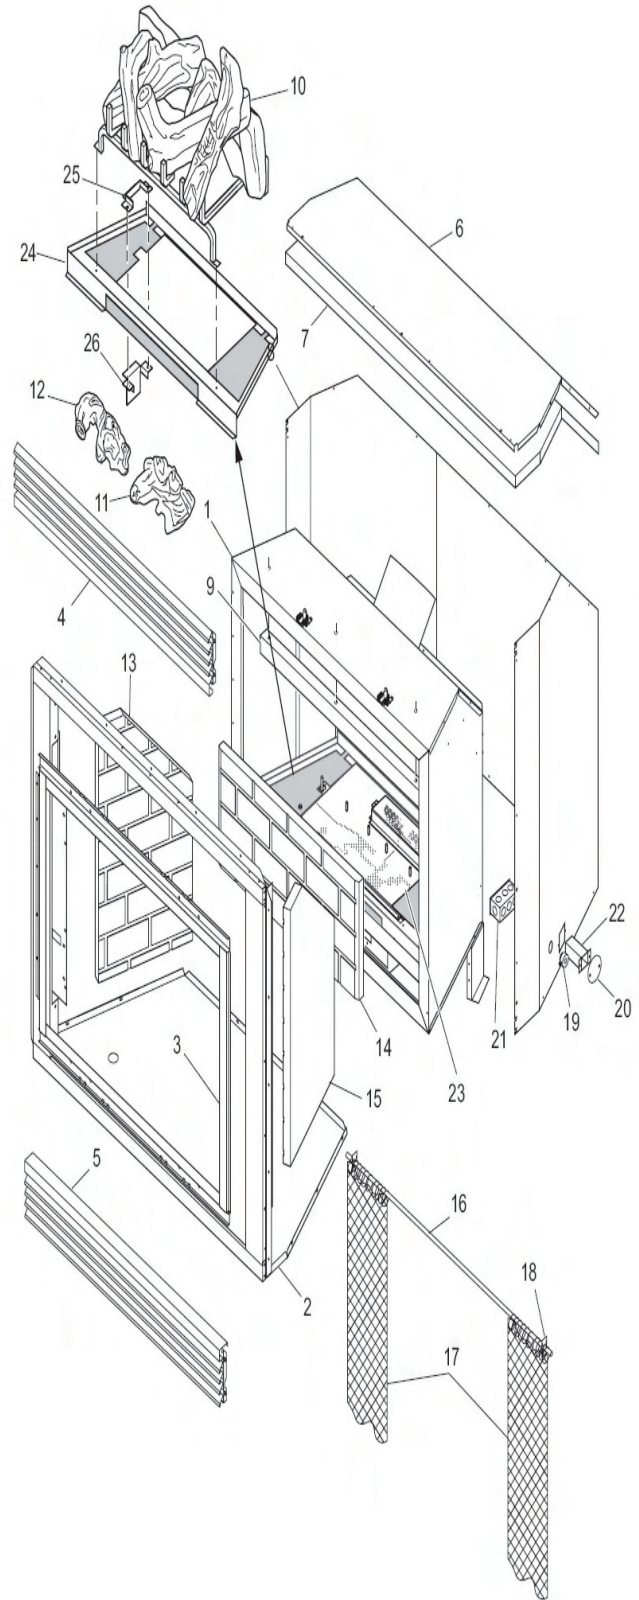

COMFORT FLAME 42" Direct Vent Firebox

MODELS: CGCDV42NR, CGCDV42PR, CVDV42NR-M

	Part Number	Description
1	**	Firebox Assembly
2	**	Face Weldment
3	108328-01	Door Assembly
4	108331-01	Top Louver Assembly
5	108331-02	Bottom Louver Assembly
6	**	Fireplace Top
7	**	Fireplace Top Insulation
8	**	Fireplace Surround
9	109082-01	Heat Shield
10	116216-01	Log Set
11	116338-01	Burner Log Right
12	116339-01	Burner Log Left
13	111299-01	Left Refractory Stacked
14	111297-01	Rear Refractory Stacked
15	111298-01	Right Refractory Stacked
16	108455-01	Screen Rod
17	107840-01	Screen
18	11418	Push-On Nut
19	14123	Strain Relief
20	21171	Gas Knock-Out Cover
21	24353	Handy Box Assembly
22	24460	Gas Conduit Assembly
23	116211-03	Burner Assembly NG
	116211-04	Burner Assembly LP
24	116375-01	Plenum
25	118372-01	Top Pilot Shield
26	120945-01	Bottom Pilot Shield
PARTS AVAILABLE NOT SHOWN		
	25487	Lava Rock/Bag Assembly
	116388-01	Grate Finial