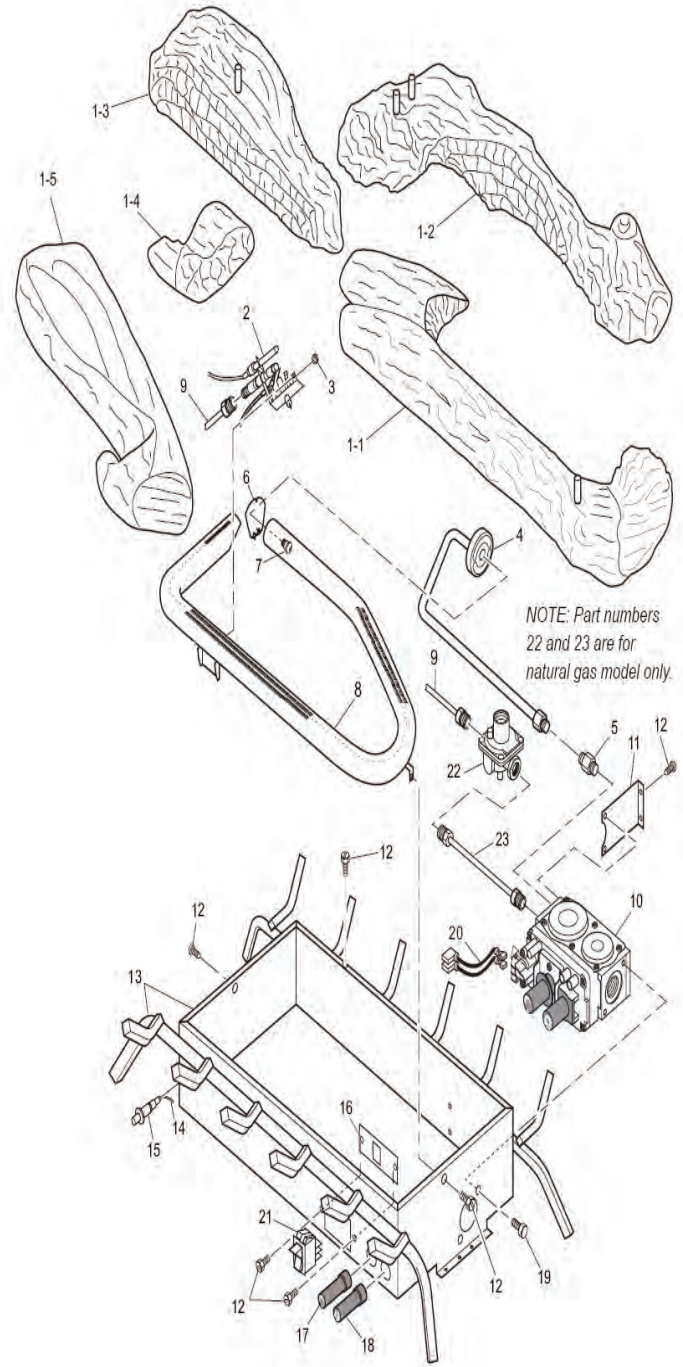

COMFORT GLOW Multi-Sided Remote Ready Dual Flame Vent Free Logs

MODELS: VYM27NR, VYM27PR

	Part Number	Description
1b	110397-06	Five Piece Log Set (Mfg Cal)
	122582-01	Five Piece Log Set (Mfg Ala)
1-1	110321-01	Front Log (#1) (Mfg Cal)
	122583-01	Front Log (#1) (Mfg Ala)
1-2	110321-02	Rear Log (#2) (Mfg Cal)
	122583-02	Rear Log (#2) (Mfg Ala)
1-3	110321-03	Top Left Log (#3) (Mfg Cal)
	122583-03	Top Left Log (#3) (Mfg Ala)
1-4	110321-04	Top Right Log (#4) (Mfg Cal)
	122583-04	Top Right Log (#4) (Mfg Ala)
1-5	110321-05	Top Center Log (#5) (Mfg Cal)
	122583-05	Top Center Log (#5) (Mfg Ala)
2	103779-01	ODS Pilot NG
	103778-01	ODS Pilot LP
3	098249-01	ODS Nut
4	104592-03	Burner Outlet Tube NG
5	098264-02	Male Connector
6	111124-01	Burner Retainer Spring
7	099056-16	Burner Orifice Injector NG
	099056-17	Burner Orifice Injector LP
8	104591-01	Burner
9	100609-01	Pilot Tube (Regulator to Pilot) NG
	099387-09	Pilot Tube LP
10	103781-01	Gas Control Valve NG
	103781-02	Gas Control Valve LP
11	104611-01SA	Lower Bracket
12	098304-01	Screw, #8 x 0.38
13	**	Painted Base Assembly
14	098271-10	Ignitor Cable
15	102445-01	Piezo Ignitor
16	103587-02SA	Switch Plate
17	103784-02	Flame Adjustment Knob
18	103784-01	Off-Pilot-On Knob
19	M12461-26	Screw, Hex Slr Wsr 10-32 x 0.38
20	103284-02	Wiring Harness
21	099998-01	Switch
22	099918-02	Pilot Regulator (NG only)
23	099387-12	Pilot Tube (Valve to Regulator) NG
PARTS AVAILABLE — NOT SHOWN		
	100563-01	Warning Plate
	103877-01	Lighting Instructions Plate
	100639-01	Caution Decal
	101137-02	Hardware Kit
	GA6060	Lava Rock