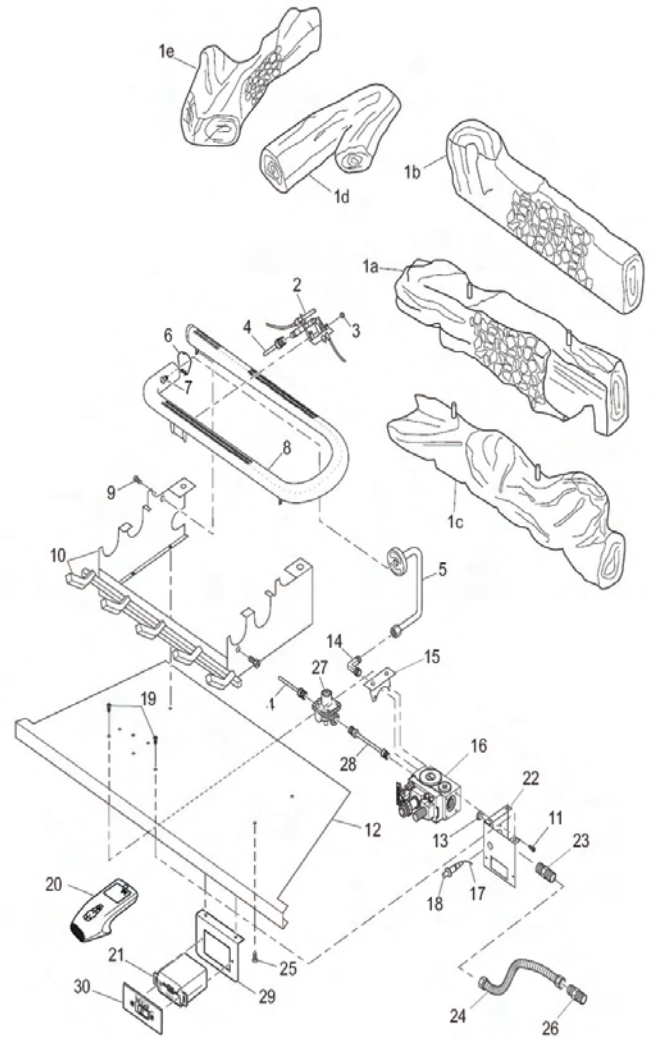

COMFORT FLAME 32" Remote Controlled Vent-Free Burner Assembly

MODELS: CGEFP33NRC, CGEFP33PRC

	Part Number	Description
1a	111625-03	Middle Log
1b	111625-04	Rear Log
1c	111625-02	Front Log
1d	111625-08	Right Crossover Log
1e	111625-06	Left Crossover Log
2	103778-01	ODS Pilot LP
	103779-01	ODS Pilot NG
3	098249-01	ODS Nut
4	099387-09	Pilot Tube LP
	099387-07	Pilot Tube NG (Pilot to Regulator)
5	104229-03	Burner Outlet Tube LP
	111331-13	Burner Outlet Tube NG
6	111124-01	Burner Retainer Spring
7	099056-31	Burner Orifice LP
	099056-26	Burner Orifice NG
8	102772-01	Burner
9	M11084-38	Screw, #8-16 x 0.38
10	**	Painted Base Assembly
11	M12461-26	Screw, #10-32 x 0.38
12	**	Firebox Bottom
13	M50104-02	Bushing
14	098265-02	Elbow, Male
15	103782-01SA	Valve Bracket
16	111440-04	Gas Valve, Remote LP
	111440-03	Gas Valve, Remote NG
17	098271-10	Ignitor Cable
18	102445-01	Piezo Ignitor
19	098304-01	Screw
20	121129-01	Proflame Remote Control
21	121129-05	Proflame Receiver
22	104241-04SA	Valve Bracket
23	097809-02	Male Connector
24	101628-03	Flexible Connector (Hose)
25	M11084-26	Screw, #10-16 x 0.38
26	901063-01	3/8" Flare x 1/2" NPT
27	099918-02	Pilot Regulator NG
28	099387-07	Pilot Tube NG (Pilot to Valve)
29	120657-01SA	Receiver Bracket
30	121129-03	Remote Cover Plate
PARTS AVAILABLE — NOT SHOWN		
	097555-01	Caution Decal
	121129-04	Proflame Wiring Harness