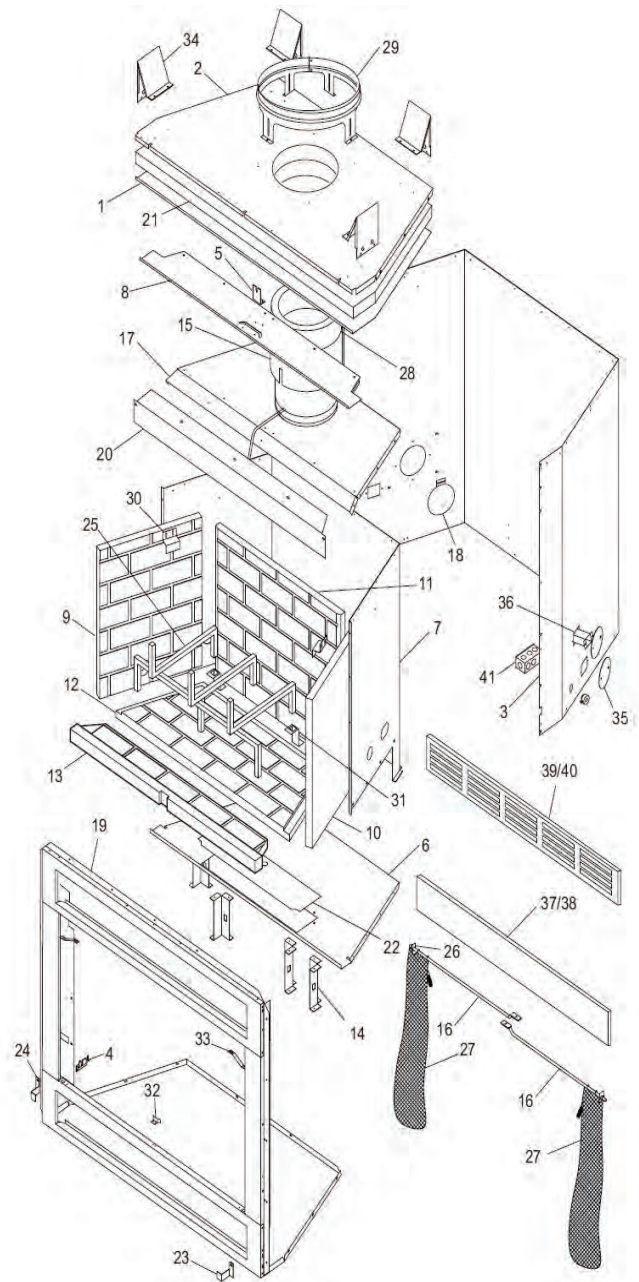

COMFORT FLAME Custom 42" Woodburning Fireplace

MODELS: CWC42C

	Part Number	Description
1	**	Insulation Pan
2	**	Fireplace Top
3	**	Fireplace Surround
4	106642-01	Air Rod Retainer
5	106643-01	Damper Rod Retainer
6	**	Firebox Bottom
7	**	Firebox Surround
8	**	Air Separator
9	107812-01	Left Refractory
10	107814-01	Right Refractory
11	107816-01	Rear Refractory
12	107818-01	Bottom Rear Refractory
13	107820-01	Bottom Front Refractory
14	**	Firebox Support Leg
15	**	Damper Can Collar
16	107839-01	Screen Rod (2 Required)
17	**	Firebox Top Assembly
18	**	Air Kit Door Assembly
19	**	Face Weldment
20	107823-01	Smoke Deflector
21	**	Fireplace Top Insulation
22	**	Access Panel
23	107854-01	Right Refractory Bracket
24	107854-02	Left Refractory Bracket
25	109911-01	Grate
26	11418	Push-On Nut
27	107840-01	Screen (2 Required)
28	**	Collar Insulation
29	20023	Chimney Starter Collar
30	20027	Refractory Retainer
31	23534	Grate Retainer
32	20088	Door Stop
33	20090	Spring Clip (2 Required)
34	20280	Top Standoff
35	21171	Conduit Plate Cover
36	24460	Gas Conduit
37	107805-03	Bottom Louver Panel
38	107805-01	Bottom Smooth Panel
39	107805-02	Top Louver Panel
40	107805-01	Top Smooth Panel
41	110037-01	Electrical Duct Assembly
Standard Brick Refractory		
9	107812-02	Left Refractory
10	107814-02	Right Refractory
11	107816-02	Rear Refractory
12	107818-02	Bottom Rear Refractory
13	107820-02	Bottom Front Refractory

** Not Field Replaceable Part