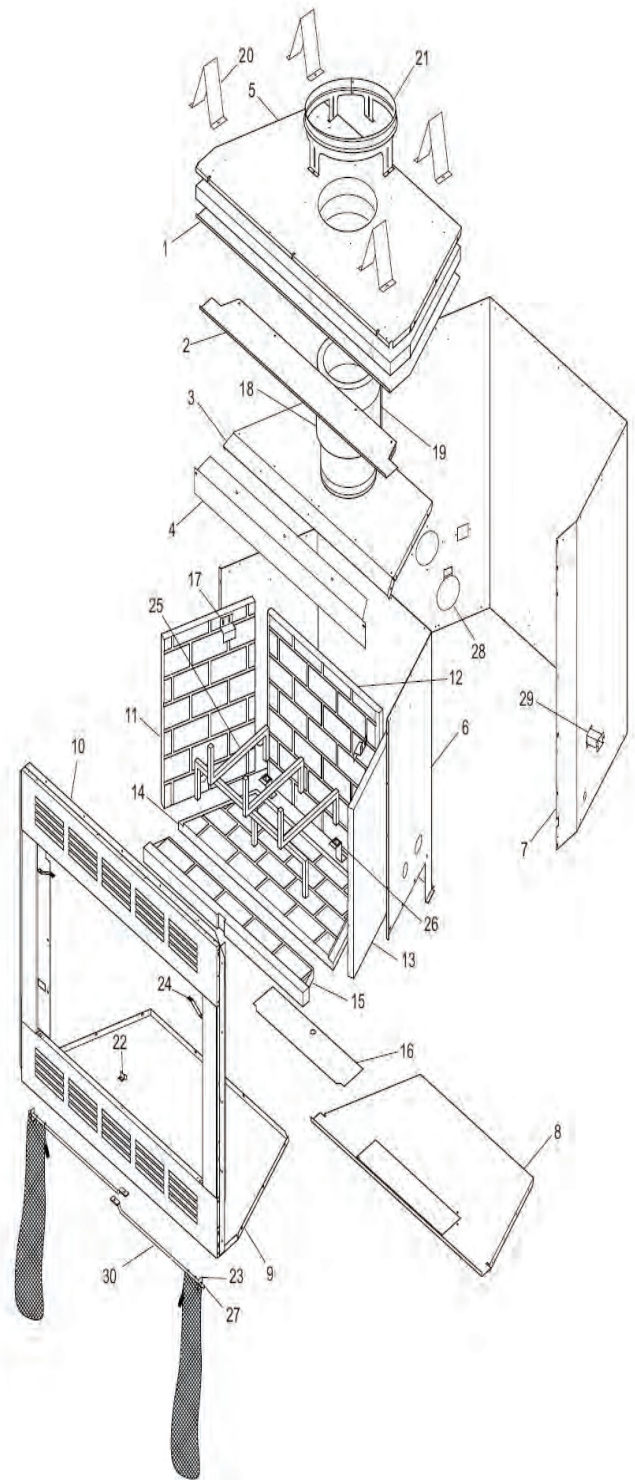

COMFORT FLAME Builder 42" Woodburning Fireplace

MODELS: B42LI-M

	Part Number	Description
1	**	Insulation Pan
2	**	Air Separator
3	**	Firebox Top
4	108302-01	Air Deflector
5	**	Wrapper Top
6	**	Firebox Wrapper
7	**	Outer Wrapper Insul. Assem.
8	**	Firebox Floor
9	**	Wrapper Bottom
10	**	Front Face Weldment, Smooth
	**	Front Face Weldment, Louvered
11	106971-01	Left Side Brick Liner
12	108310-01	Rear Brick Liner
13	106970-01	Right Side Brick Liner
14	108311-01	Bottom Brick Liner (Front)
15	108312-01	Bottom Brick Liner (Rear)
16	21198	Blower Access Plate
17	20027	Refractory Retainer
18	**	Circulation Plate
19	**	Insulation Retainer
20	106959-01	Top Standoff
21	20023	Chimney Starter Collar
22	20088	Door Stop
23	11418	Push On Nut
24	20090	Spring Clip
25	107001-02	Wood Burning Grate
26	106539-02	Grate Retainers
27	108424-01	Screen (2 Required)
28	**	Side Damper Weldment
29	107128-01	Gas Conduit
30	108780-01	Screen Rod (2 Required)
PARTS AVAILABLE - NOT SHOWN		
	106685-01	Male Polarized 1.4" Plug
	14607	Rocker Switch
	110037-01	Electrical Duct Assembly