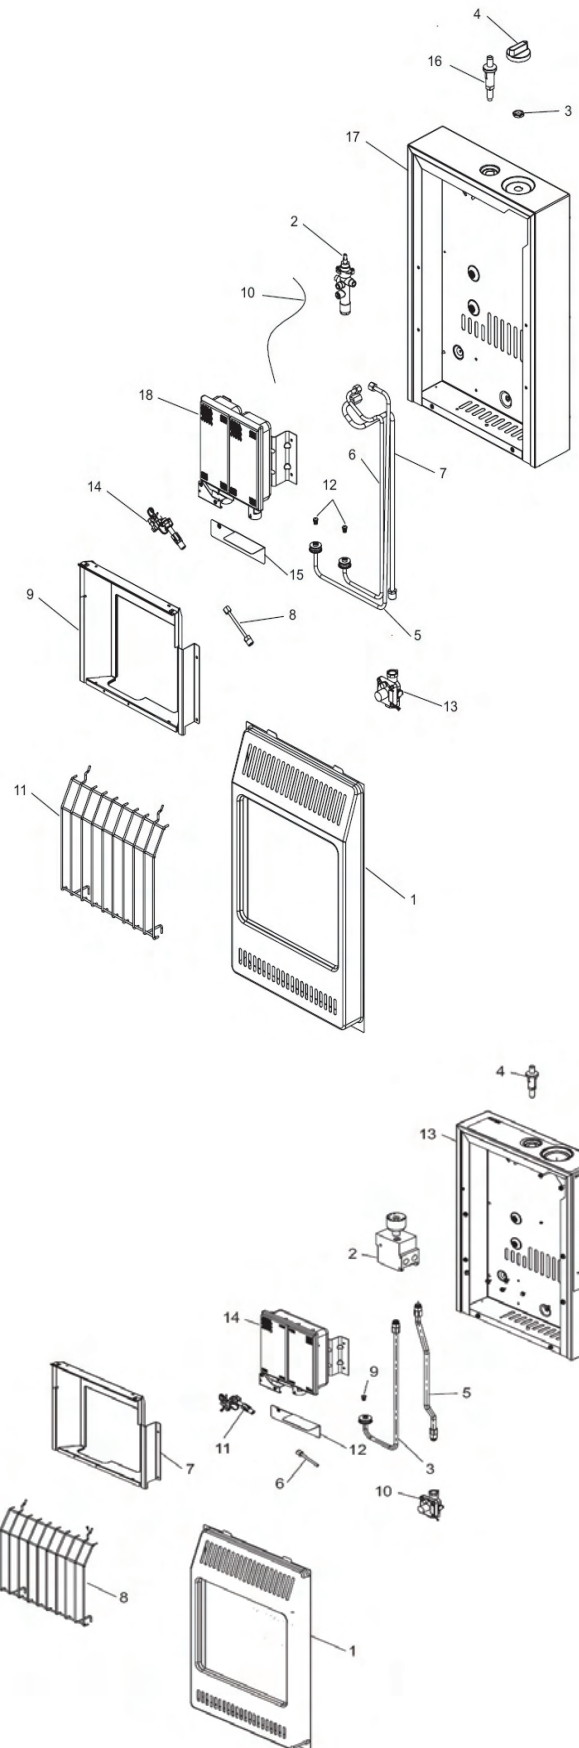

COMFORT FLAME 1 and 2 Plaque Infrared Heaters

MODELS: GWRN6A, GWRP6A, GWRN10TA, GWRP10TA, GWRN10A, GWRP10A

Part Number	Description
MANUAL	
1	099217-02CP Front Panel
2	100432-01 Control Valve Kit (2 Plaque)
	100829-01 Control Valve Kit (1 Plaque)
3	098508-01 Valve Retainer Nut
4	099393-02 Control Knob
5	099390-02 Burner Tube (2 Plaque)
	099390-01 Burner Tube (1 Plaque)
6	099392-01 Burner Tube (2 Plaque)
7	099391-02 Regulator Tube
8	099387-17 Pilot Tube
9	099275-01 Reflector (2 Plaque)
	099274-01 Reflector (1 Plaque)
10	098271-03 Cable Ignitor
11	099318-03 Grill Guard
12	099056-01 Orifice, LP (2 Plaque)
	099056-06 Orifice, NG (2 Plaque)
	099056-01 Orifice, LP (1 Plaque)
	099056-04 Orifice, NG (1 Plaque)
13	099415-18 Gas Regulator LP
	099415-17 Gas Regulator NG
14	120630-03 ODS/Pilot Assembly NG
	120630-02 ODS/Pilot Assembly LP
15	123753-01 Pilot Shield (2 Plaque)
16	097159-04 Piezo Ignitor
17	** Cabinet Assembly
18	099398-01 Assembly Burner (1 Plaque)
	099398-02 Assembly Burner (2 Plaque)
PARTS AVAILABLE - NOT SHOWN	
	100642-02 Hardware Assembly
	125333-03 Control Position Decal (2 Plaque)
	125333-02 Control Position Decal (1 Plaque)
	099123-01 Thermobulb Clip (1 Plaque)
THERMOSTATIC	
1	099217-02CP Front Panel
2	098522-16 Control Valve Kit
3	104087-01 Burner Tube
4	097159-04 Piezo Ignitor
5	104084-01 Inlet Tube
6	099387-11 Pilot Tube
7	099275-01 Reflector
8	099318-03 Grill Guard
9	099056-25 Orifice, LP
	099056-24 Orifice, NG
10	099415-18 Gas Regulator, LP
	099415-17 Gas Regulator, NG
11	120630-03 ODS/Pilot Assembly NG
	120630-02 ODS/Pilot Assembly LP
12	123753-01 Pilot Shield
13	** Cabinet Assembly
14	104082-01 Assembly Burner
PARTS AVAILABLE - NOT SHOWN	
	098271-03 Cable Ignitor
	099123-01 Thermobulb Clip
	100642-02 Hardware Assembly
	107888-06 Control Position Decal