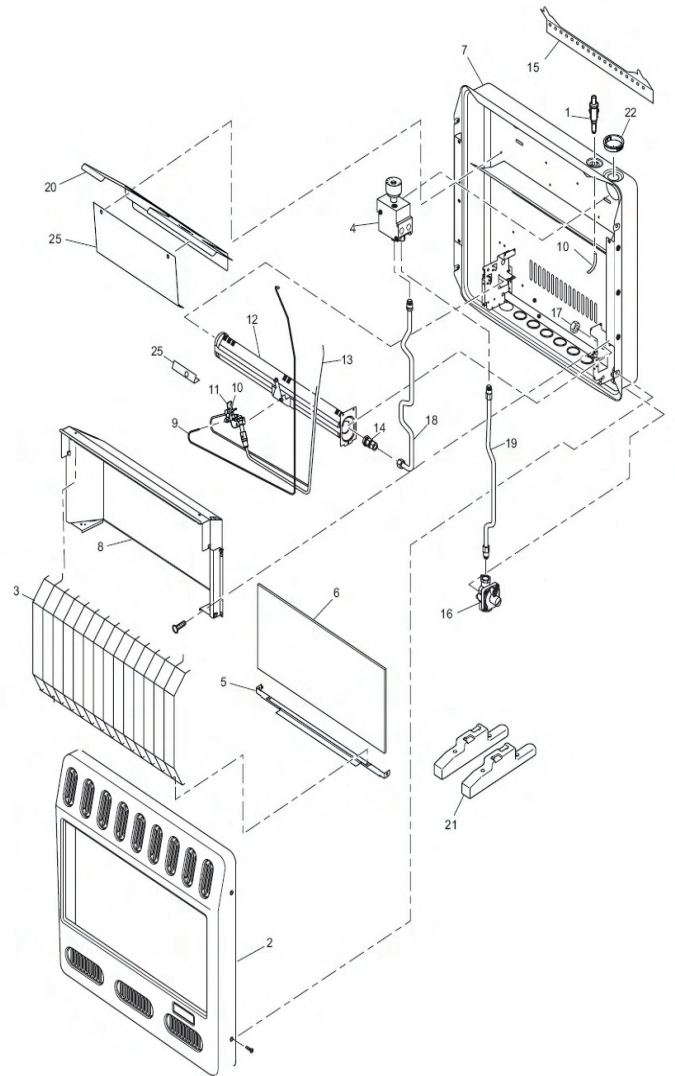

COMFORT FLAME Medium and Large Blue Flame Heaters

MODELS: GWN20TC, GWP20TC, GWN30TC, GWN30TC

	Part Number	Description
1	097159-04	Piezo Ignitor
2	107673-01	Front Panel (Med)
	107676-01	Front Panel (Lg)
3	103476-01	Grill Guard (Med)
	103476-02	Grill Guard (Lg)
4	098522-11	Gas Control Valve LP
	098522-12	Gas Control Valve NG
	098522-13	Gas Control Valve LP
	098522-28	Gas Control Valve NG
5	104189-01	Bottom Glass Retainer (Med)
	104189-02	Bottom Glass Retainer (Lg)
6	098260-09	Glass (Med)
	098260-10	Glass (Lg)
7	**	Cabinet
8	107894-14	Deflector Assembly (Med)
	107894-15	Deflector Assembly (Lg)
9	098241-03	Ignitor Cable
10	098249-01	ODS Nut
11	120630-03	ODS/Pilot NG
	120630-02	ODS/Pilot LP
12	103446-02	Burner (Med)
	103447-06	Burner (Lg)
13	099387-03	Pilot Tubing
14	103845-05	Orifice LP (Med)
	103845-06	Orifice NG (Med)
	103845-07	Orifice LP (Lg)
	103845-08	Orifice NG (Lg)
15	099066-02	Mounting Bracket
16	099415-17	Gas Regulator LP
	099415-18	Gas Regulator NG
17	NJF-8C	Hex Nut
18	103255-02	Burner Tube
19	103256-02	Inlet Tube
20	118721-03	Upper Baffle (Med)
	118721-04	Upper Baffle (Lg)
21	107889-01	Base Feet
22	111421-01	Snap Bushing
PARTS AVAILABLE - NOT SHOWN		
	100642-03	Hardware Assembly