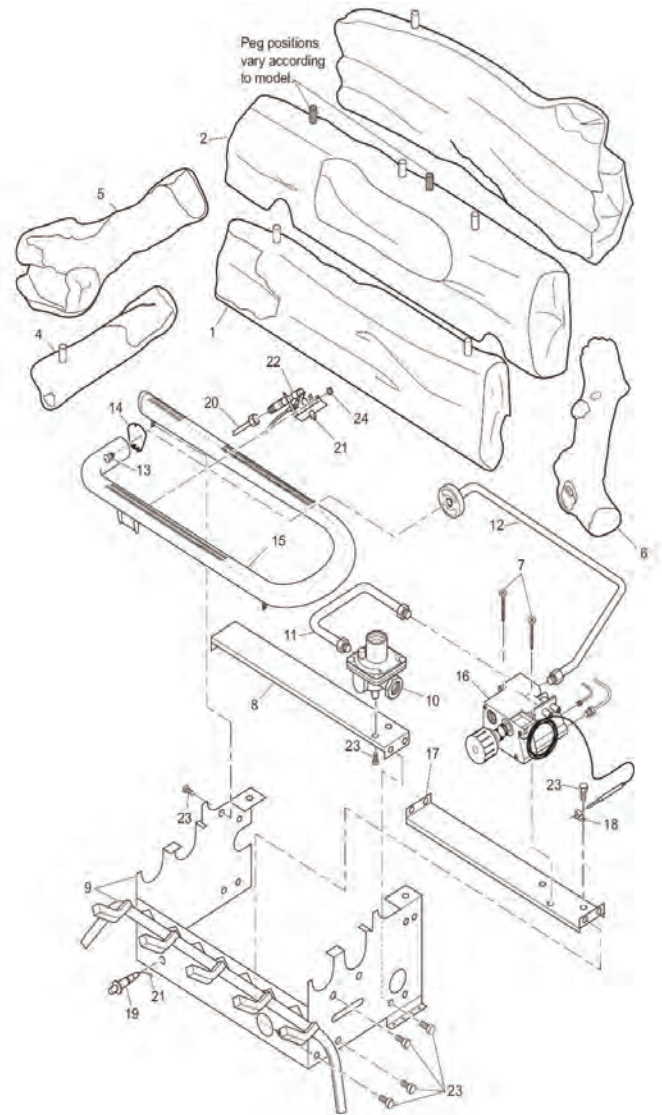

Part Number	Description
1	111340-02	Front Log (#1) 24"
	111340-03	Front Log (#1) 18"
2	111341-02	Middle Log (#2) 24"
	111341-03	Middle Log (#2) 18"
3	111342-02	Back Log (#3) 24"
	111342-03	Back Log (#3) 18"
4	111343-02	Left Back Crossover Log (#4) 24"
	111343-03	Left Back Crossover Log (#4) 18"
5	111344-01	Left Top Crossover Log (#5) 24"
	111344-02	Left Top Crossover Log (#5) 18"
6	111345-02	Right Btm Crossover Log (#6) 24"
	111345-03	Right Btm Crossover Log (#6) 18"
7	099211-01	Hex Screw, 10-16 x 2.50
8	102844-01	Lower Bracket 24"
	102844-02	Lower Bracket 18"
9	**	Painted Base Assembly
10	098867-10	Gas Regulator LP
	098867-14	Gas Regulator NG
11	102981-01	Inlet Tube
12	102983-05	Outlet Burner Tube 24"
	102983-06	Outlet Burner Tube 18"
13	099056-16	Burner Orifice 24" NG
	099056-17	Burner Orifice 24" LP
	099056-19	Burner Orifice 18" LP
	099056-26	Burner Orifice 18" NG
14	111124-01	Burner Retainer Spring 24"
15	102772-01	Burner 24"
	102980-01	Burner 18"
16	101329-19	Thermostat Gas Valve Assm. 24" LP
	101329-20	Thermostat Gas Valve Assm. 24" NG
	101329-21	Thermostat Gas Valve Assm. 18" NG
	101329-22	Thermostat Gas Valve Assm. 18" LP
17	102979-01	Thermostat Bracket 24"
	102979-02	Thermostat Bracket 18"
18	098544-01	Thermostat Clip
19	097159-04	Piezo Ignitor
20	099387-09	Pilot Tube
21	098271-10	Ignitor Cable
22	104285-01	ODS Pilot NG
	104286-01	ODS Pilot LP
23	M11084-38	Hex Screw, #8-18 x 0.38
24	098249-01	Nut, M5
PARTS AVAILABLE — NOT SHOWN		
	100563-01	Warning Plate
	101054-01	Lighting Instructions Plate
	100639-01	Caution Decal
	101137-02	Hardware Kit
	GA6060	Lava Rock