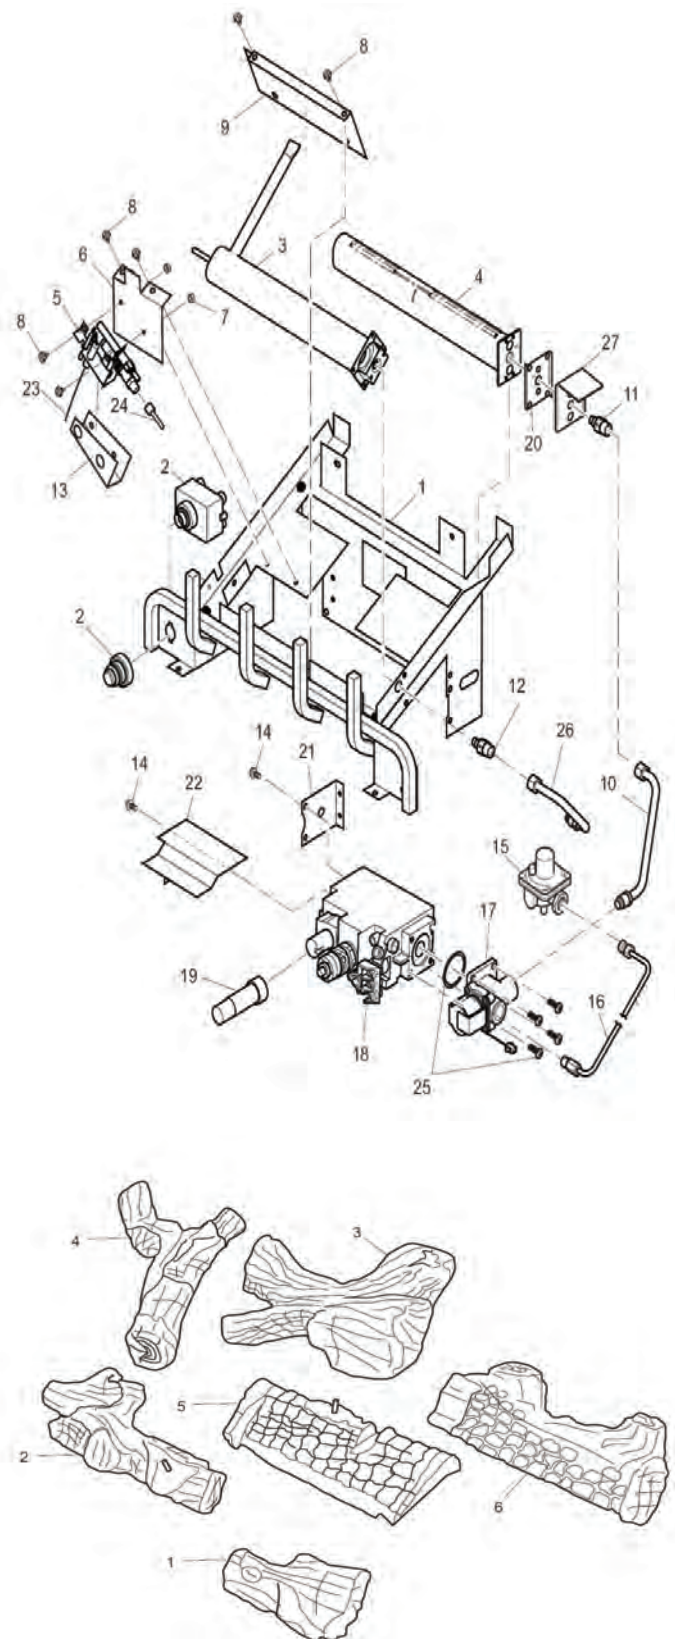

Part Number	Description
1	**	Ramp Burner Base
2	111435-01	Electronic Ignitor
3	112465-02	Ramp Front Burner
4	112466-02	Ramp Rear Burner
5	103779-01	O.D.S. Pilot, Natural
	103778-01	O.D.S. Pilot, Propane/LP
6	112713-03	Pilot Bracket
7	098249-01	Nut, ODS
8	M11084-26	Screw
9	112782-02DD	Air Deflector Bracket
10	123085-02	Rear Burner Inlet Tube
11	107186-11	Rear Burner Orifice, Propane/LP
	107186-12	Rear Burner Orifice, Natural
12	107186-09	Front Burner Orifice, Propane/LP
	107186-10	Front Burner Orifice, Natural
13	117004-01	Pilot Shield
14	M12461-26	Screw
15	099918-02	Pilot Regulator, Natural
16	099387-22	Pilot Tube, NG (Regulator to Valve)
	099387-23	Pilot Tube, Propane/LP
17	122687-01	Split Flow Valve
18	111440-03	Gas Control Valve, Natural
	111440-04	Gas Control Valve, Propane/LP
19	103784-01	Control Knob Extension
20	107634-01	NG Conversion Plate
21	122631-01	Remote Valve Bracket
22	112715-01	Remote Valve Heat Shield
23	098271-12	Ignitor Cable
24	100609-01	Pilot Tube, NG (Regulator to Pilot)
25	123475-01	Mounting Screws and O-Ring Kit
26	123085-01	Front Burner Inlet Tube
27	121120-01	Air Shield Bracket
PARTS AVAILABLE NOT SHOWN		
	100563-01	Warning Plate
	123482-01	Lighting Instruction Plate
	100639-02	Caution Decal
	101137-02	Hardware Kit
	GA6060	Lava Rock
	120466-01	Flextube with Fitting
	121129-06	Wiring Harness
	121129-07	Remote, Pro-Flame
	121129-08	Pro-Flame Receiver Kit
LOGS		
1	121699-11	Front Right Log
2	121699-10	Front Left Log
3	121699-08	Middle Right Log
4	121699-09	Middle Left Log
5	121699-13	Bottom Log
6	121699-12	Rear Log