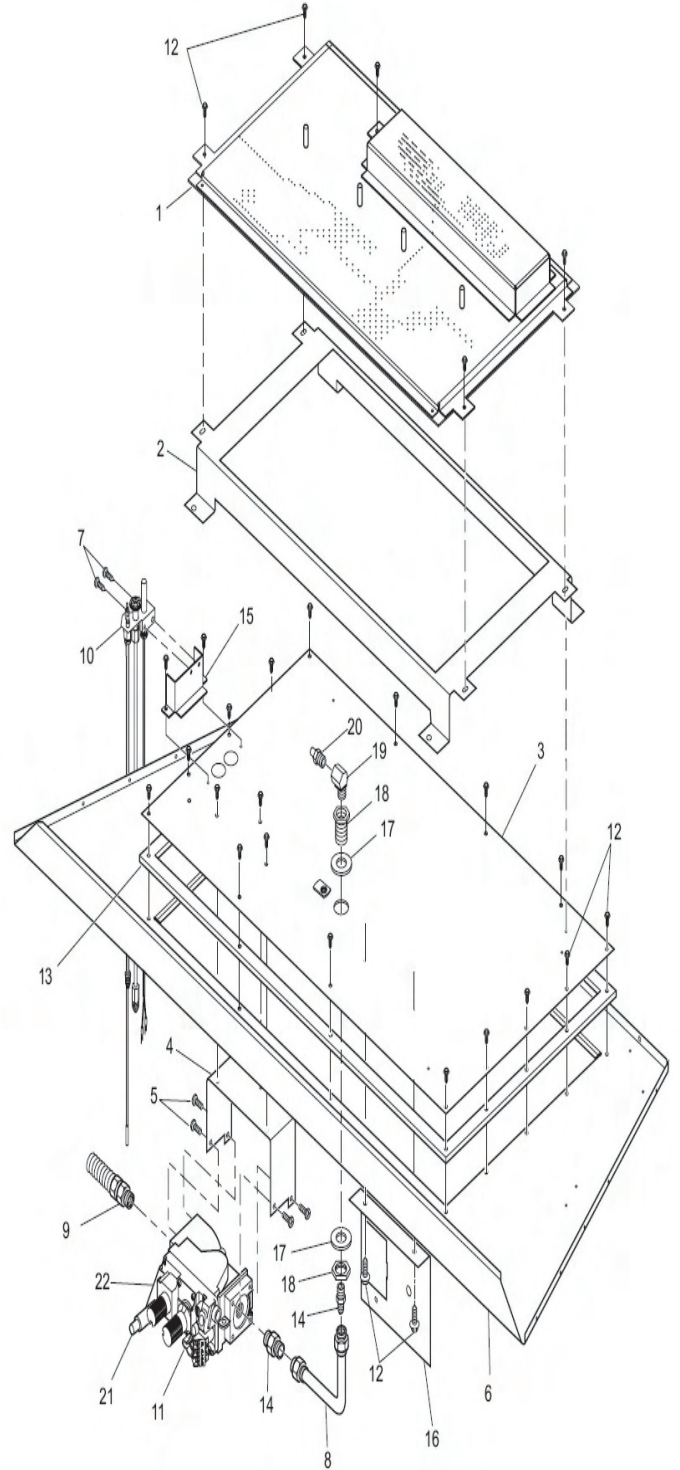

COMFORT FLAME 36" Direct Vent Millivolt Burner Assembly

MODELS: CGCDV36NR, CGCDV36PR

	Part Number	Description
1	**	Burner Pan Assembly
2	**	Base Grate
3	**	Firebox Base Bottom
4	26808	Valve Bracket
5	11107	Screw, #10-32 x 1/4 Zinc
6	**	Firebox Bottom
7	11102	Screw, #8-32 x 3/8 Zinc
8	121877-01	Aluminum Tubing Assembly
9	111288-02	Flex Gas Line
10	108084-02	Pilot Assembly NG
	108084-03	Pilot Assembly LP
	108084-05	Pilot Assembly (-HA Models)
11	14389	Natural Gas Valve
	14390	Propane/LP Gas Valve
	117370-01	Natural Gas High Altitude Valve
12	11165	Screw, #10 x 5/8 Zinc
13	111913-01	Burner Base Gasket
14	14500	Brass Fitting
15	116345-01	Pilot Bracket
16	26827	Switch Bracket
17	11226	Flat Washer 7/8" ID x 2" OD
18	11214	Bulkhead Fitting with Washer
19	14296	Elbow 3/8"
20	24873	Burner Orifice #36 NG
	23097	Burner Orifice #52 LP
21	14492	Piezo Ignitor
22	14511	Piezo Bracket
PARTS AVAILABLE - NOT SHOWN		
	108085-03	Pilot Orifice (-HA Models-NG)