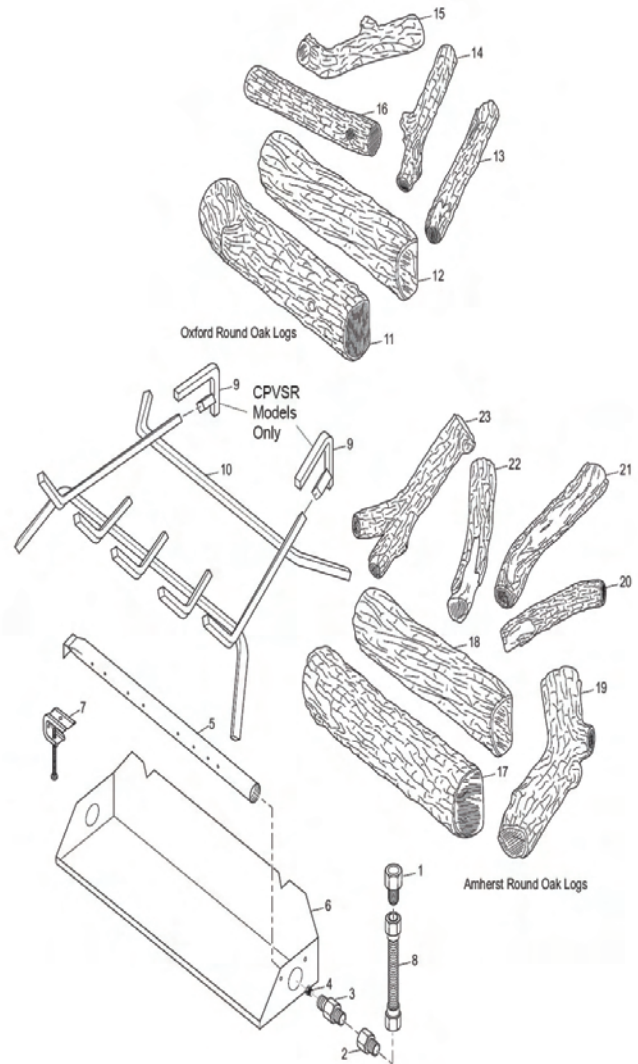

COMFORT FLAME Amherst Oak and Oxford Oak Vented Gas Logs

MODELS: CPVSR18 (6 Log Set), CPVSR24 (7 Log Set), CVSR18 (5 Log Set), CVSR24 (6 Log Set)

	Part Number	Description
1	901056-01	Brass 3/8 FLR x 1/2 FPT Adapter
2	901059-01	Brass 3/8 FLR x 3/8 FPT Adapter
3	901066-01	Brass Air Mixer - Natural Gas
4	901064-02	Natural Gas Orifice 18"
	901064-03	Natural Gas Orifice 24"
5	901208-01	Burner Manifold 18"
	901208-02	Burner Manifold 24"
6	**	Burner Pan
7	901242-01	Damper Clamp - Std. Assembly
8	101628-01	Gas Line, Flex
9	901431-01	Grate Steps CPVSR
10	901243-01	Log Grate, 1/2" CVSR 18"
	901243-02	Log Grate, 1/2" CVSR 24"
	901246-01	Log Grate, 5/8" CPVSR 18"
	901246-02	Log Grate, 5/8" CPVSR 24"
11	901459-01	Bottom Front Log CVSR 18"
	901459-02	Bottom Front Log CVSR 24"
12	901458-01	Bottom Rear Log CVSR 18"
	901458-02	Bottom Rear Log CVSR 24"
13	901095-01	Top Log CVSR 18"/24"
14	901096-01	Top Log CVSR 24"
15	901094-01	Top Log CVSR 18"/24"
16	901097-01	Top Log CVSR 18"/24"
17	901460-01	Bottom Front Log CPVSR 18"/24"
18	901458-01	Bottom Rear Log CPVSR 18"/24"
19	901115-01	Top Log CPVSR 24"
20	901102-01	Top Log CPVSR 18"/24" (10")
21	901100-01	Top Log CPVSR 18"/24" (11.5")
22	901101-01	Top Log CPVSR 18"/24" (13.75")
23	901103-01	Top Log CPVSR 18"/24" (13.5")
PARTS AVAILABLE — NOT SHOWN		
	901156-01	0.4# Bag Embers
	901155-01	1.0# Bag Ash Bed Material