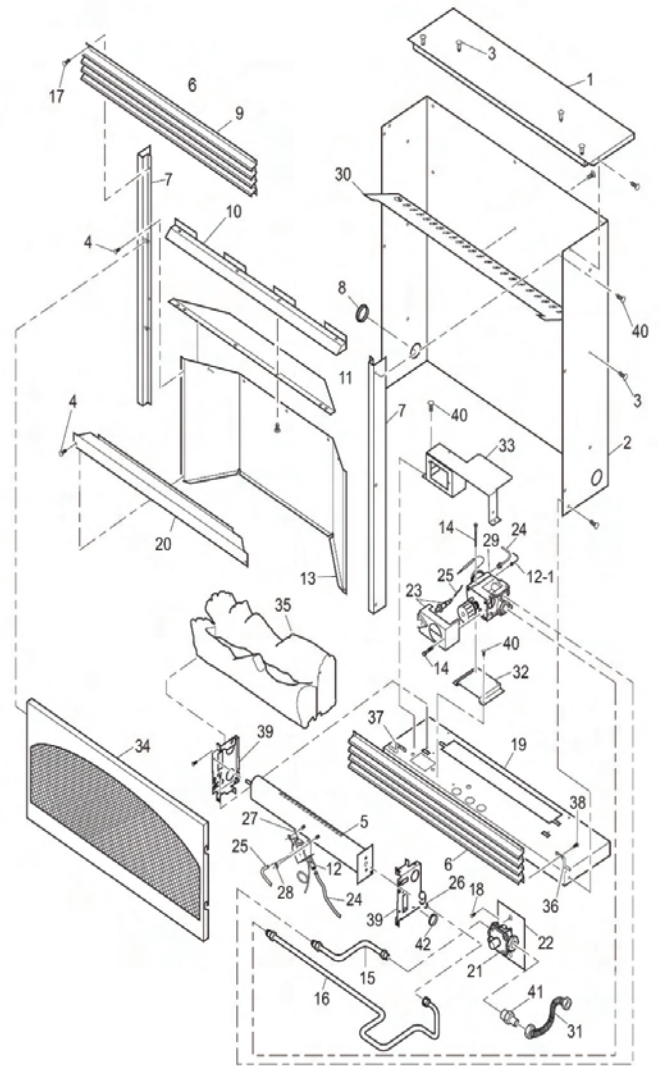

Part Number	Description
1	**	Outer Casing Top
2	**	Outer Casing
3	099230-02	Shoulder Screw
4	098304-01	Screw, #10 x 3/8"
5	109824-05	Burner
6	103209-09	Louvered Door
7	102635-02RV	Left and Right Side Front
8	111421-01	Bushing
9	M10908-75	Hex Washer Head Tapping Screw
10	104281-02BR	Firebox Hood
11	102638-01RV	Firebox Top
12	104285-01	ODS/Pilot Assembly NG
	104286-01	ODS/Pilot Assembly LP
13	**	Firebox Wrapper
14	099211-01	Control Bracket Screw
15	103963-01	Inlet Tube
16	102834-01	Burner Tube
17	098304-02	Black Screw, #6 x 3/8
18	098303-02	Regulator Screw
19	**	Outer Shell Base
20	102649-02RV	Branch Support
21	099415-09	Gas Regulator NG
	099415-10	Gas Regulator LP
22	102875-01RV	Regulator Bracket
23	101381-01	Valve Cover and Piezo
24	099387-11	Pilot Tube
25	098271-06	Ignitor Cable
26	107186-01	Orifice NG
	107186-02	Orifice LP
27	101006-02RV	Pilot Bracket
28	098249-01	Nut, M5
29	098522-26	Gas Valve NG
	098522-23	Gas Valve LP
30	102639-01RV	Baffle
31	101628-01	Flexible Connector
32	102869-01RV	Control Bracket
33	102731-01RV	Control Shield
34	103295-05RVBR	Screen Assembly
35	107048-01	Log Set Kit
36	104313-01	Right Hinge
37	104313-02	Left Hinge
38	M10908-2	Hinge Screws
39	103734-01RV	Burner Support
40	M11084-26	Hex Head Screw, #10 x 3/8"
41	14500	3/8 NPT x 3/8" Flare Brass Fitting
42	101629-01	Bushing
43	107634-02	NG Data Plate
PARTS AVAILABLE - NOT SHOWN		
	101054-01	Lighting Instruction Plate
	100563-01	Warning Plate
	103470-01	Hardware Package
	113140-02	Black Trim Kit