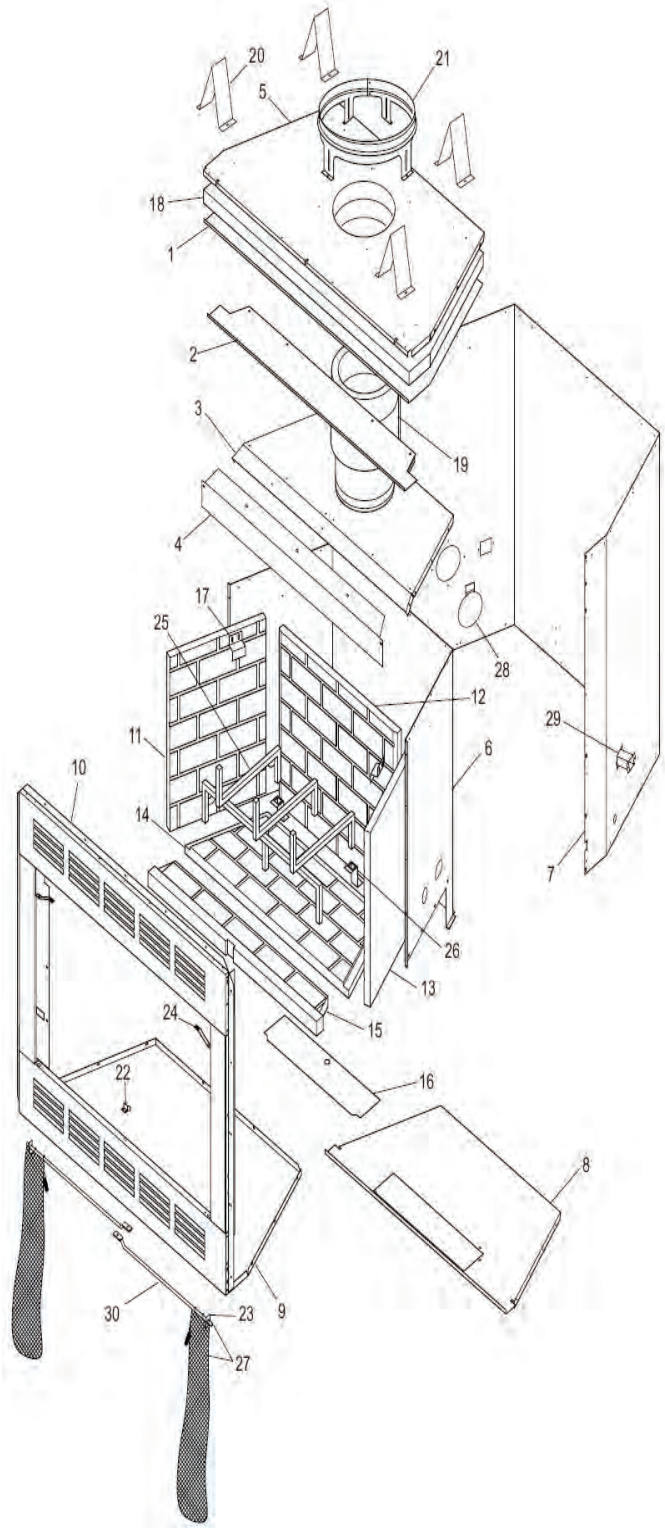

COMFORT FLAME Builder 36" Woodburning Fireplace

MODELS: B36L-M

	Part Number	Description
1	**	Insulation Pan
2	**	Air Separator
3	**	Firebox Top
4	111431-01	Air Deflector
5	**	Fireplace Top
6	**	Firebox Wrapper
7	**	Outer Wrapper Insul. Assem.
8	**	Firebox Floor
9	**	Wrapper Bottom
10	**	Front Face Weldment, Louvered
	**	Front Face Weldment, Smooth
11	106971-01	Left Side Brick Liner
12	106969-01	Rear Brick Liner
13	106970-01	Right Side Brick Liner
14	106972-01	Bottom Brick Liner (Rear)
15	106973-01	Bottom Brick Liner (Front)
16	21198	Blower Access Plate
17	20027	Refractory Retainer
18	**	Top Insulation
19	**	Insulation Retainer
20	20280	Top Standoff
21	20023	Chimney Starter Collar
22	20088	Door Stop
23	11418	Push On Nut
24	20090	Spring Clip
25	107001-01	Wood Burning Grate
26	106539-01	Grate Retainer
27	107127-01	Screen (2 required)
28	**	Side Damper Weldment
29	107128-01	Gas Conduit
30	20806	Screen Rod
PARTS AVAILABLE - NOT SHOWN		
	14607	Rocker Switch
	110037-01	Electrical Duct Assembly
	20093	Ember Protector