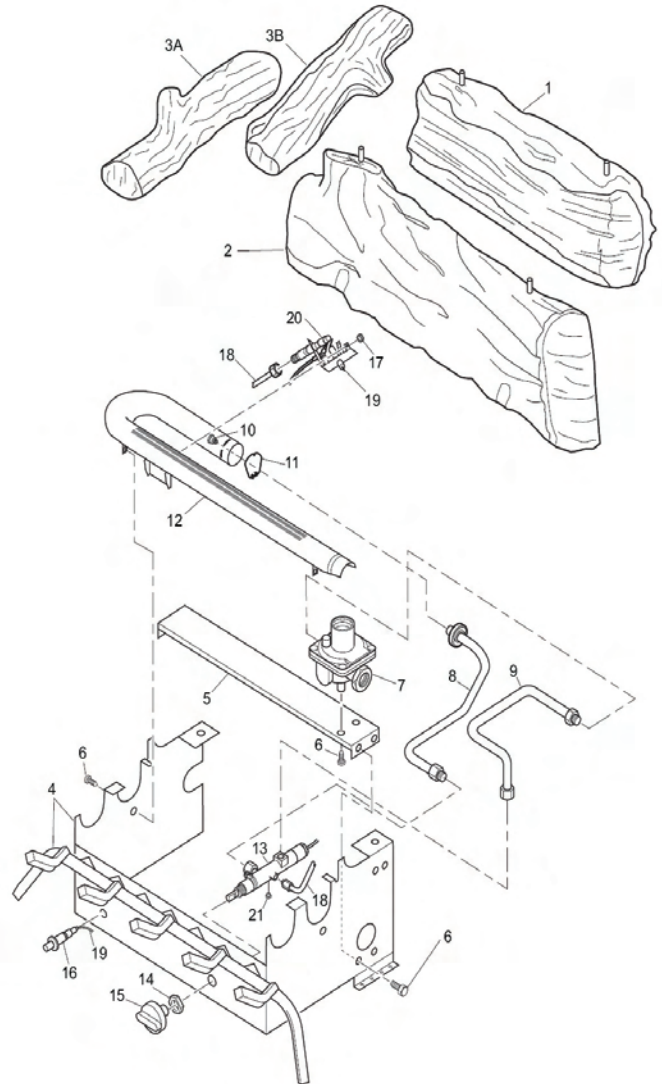

* Optional for model EL36L.

** Not Field Replaceable Part

COMFORT FLAME Seasonal Split Oak Vent-Free Gas Logs

MODELS: CRL2718NA, CRL2718PA, CRL3124NA, CRL3124PA

	Part Number	Description
1	113551-01	Back Log (#1) 18"
	113551-02	Back Log (#1) 24"
2	113552-01	Front Log (#2) 18"
	113552-02	Front Log (#2) 24"
3A	113553-01	Left Crossover Log (#3A)
3B	113554-01	Right Crossover Log (#3B)
4	**	Painted Base Assy
5	102844-01	Lower Bracket
6	M11084-38	Screw, Hex Head (#8-18 x 0.38)
7	098867-10	Gas Regulator (LP)
	098867-14	Gas Regulator (NG)
8	111331-04	Outlet Burner Tube
9	102798-01	Inlet Tube
10	099056-21	Burner Orifice 18" LP
	099056-20	Burner Orifice 18" NG
	099056-19	Burner Orifice 24" LP
	099056-18	Burner Orifice 24" NG
11	111124-01	Burner Retainer Spring
12	102963-02	Burner 18"
	102773-03	Burner 24"
13	119583-01	Control Valve LP
	119583-03	Control Valve NG
14	098508-01	Valve Retainer Nut
15	098354-01	Control Knob
16	097159-04	Piezo Ignitor
17	098249-01	Nut, M5
18	099387-08	Pilot Tube
19	098271-10	Ignitor Cable
20	104285-01	ODS Pilot LP
	104286-01	ODS Pilot NG
21	098276-01	Hex Head Plug, 1/8" NPT
PARTS AVAILABLE — NOT SHOWN		
	100563-01	Warning Plate
	101055-02	Lighting Instructions Plate
	100639-01	Caution Decal
	101449-04	Control Position Decal
	101137-02SA	Hardware Kit
	GA6060	Lava Rock