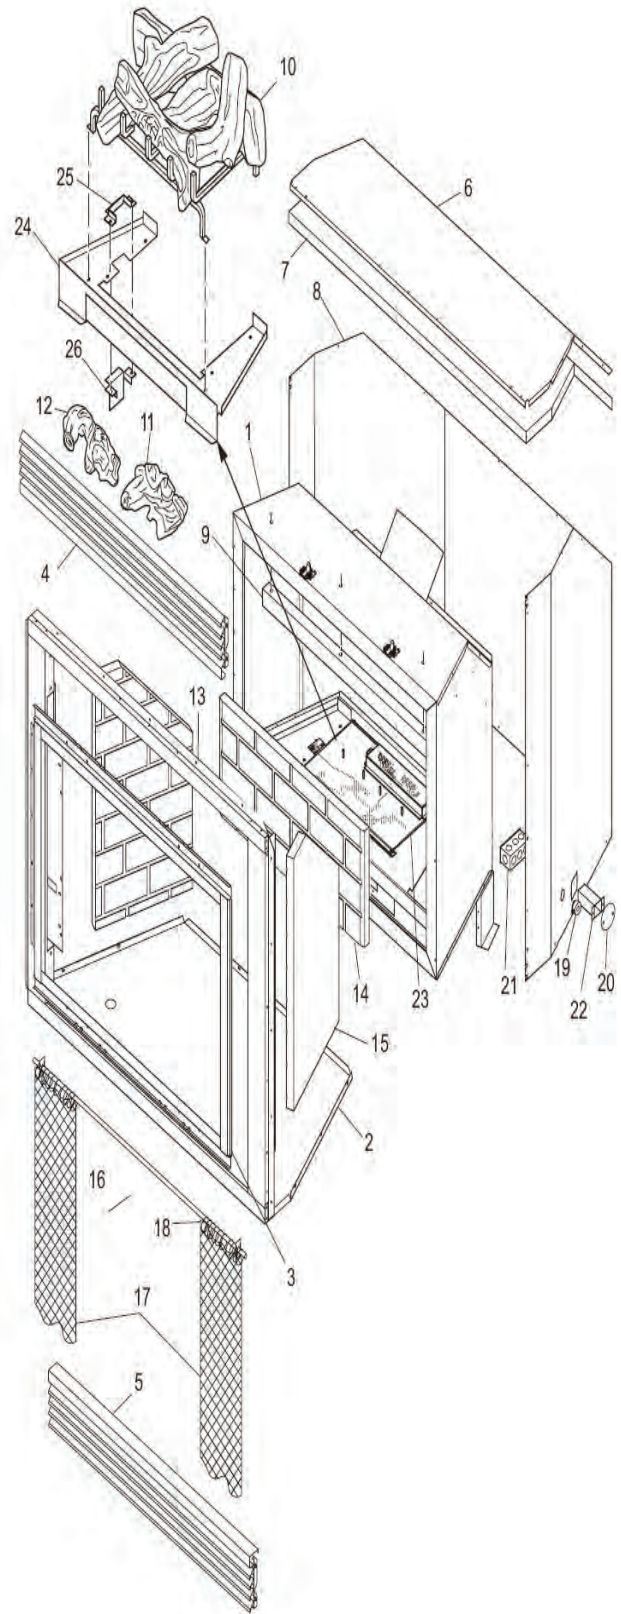

COMFORT FLAME 36" Direct Vent Firebox

MODELS: CGCDV36NR, CGCDV36NR

	Part Number	Description
1	**	Firebox Assembly
2	**	Face Weldment
3	108010-01	Door Assembly
4	108011-01	Top Louver Assembly
5	108011-02	Bottom Louver Assembly
6	**	Fireplace Top
7	**	Fireplace Top Insulation
8	**	Fireplace Surround
9	109082-01	Heat Shield
10	116215-01	Log Set with Grate Assembly
11	116338-01	Right Burner Log
12	116339-01	Left Burner Log
13	110989-01	Left Refractory Stacked
14	110991-01	Rear Refractory Stacked
15	110990-01	Right Refractory Stacked
16	108719-01	Screen Rod
17	12105	Screen
18	11418	Push-On Nut
19	14123	Strain Relief
20	21171	Gas Knock-Out Cover
21	24353	Handy Box Assembly
22	24460	Gas Conduit Assembly
23	116210-01	Burner Assembly NG
	116210-02	Burner Assembly LP
	116211-05	Burner Assembly High Altitude
24	116374-01	Plenum
25	118372-01	Top Pilot Shield
26	120945-01	Bottom Pilot Shield
PARTS AVAILABLE - NOT SHOWN		
	25487	Lava Rock/Bag Assy
	116388-01	Grate Finial