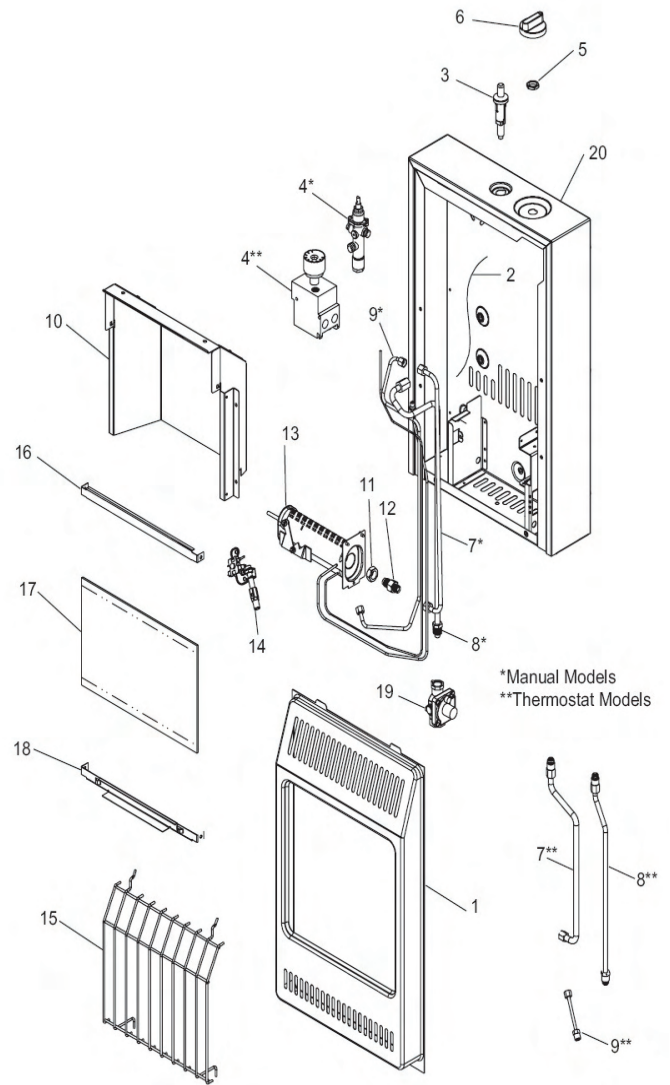

	Part Number	Description
1	099217-02CP	Front Panel
2	098271-03	Ignitor Cable
3	097159-04	Piezo Ignitor
4	099413-01	Control Valve LP (Thermostatic)
	099413-02	Control Valve NG (Thermostatic)
	098522-11	Control Valve LP (Manual)
	098522-18	Control Valve NG (Manual)
5	098508-01	Valve Nut Retainer (Manual)
6	099393-02	Control Knob (Manual)
7	099462-01	Burner Tube (Manual)
	104261-01	Burner Tube (Thermostatic)
8	099391-02	Regulator Tube (Manual)
	104264-01	Inlet Tube (Thermostatic)
9	099387-17	Pilot Tube (Manual)
	099387-11	Pilot Tube (Thermostatic)
10	099317-02	Deflector
11	NJF 8C	Hex Nut
12	104259-01	Orifice LP (Thermostatic)
	104259-02	Orifice NG (Thermostatic)
	104259-05	Orifice LP (Manual)
	104259-06	Orifice NG (Manual)
13	104263-03	Burner
14	120630-03	ODS/Pilot NG
	120630-02	ODS/Pilot LP
15	099318-04	Grill Guard
16	099319-02	Top Glass Retainer
17	098260-11	Glass Panel
18	102017-02	Bottom Glass Retainer
19	099415-17	Gas Regulator NG
	099415-18	Gas Regulator LP
20	**	Cabinet Assembly
PARTS AVAILABLE - NOT SHOWN		
	100642-02	Hardware Assembly
	125332-01	Lighting Instruction
	125333-01	Control Position Decal
	107888-06	Control Position Decal
	099123-01	Thermobulb Clip