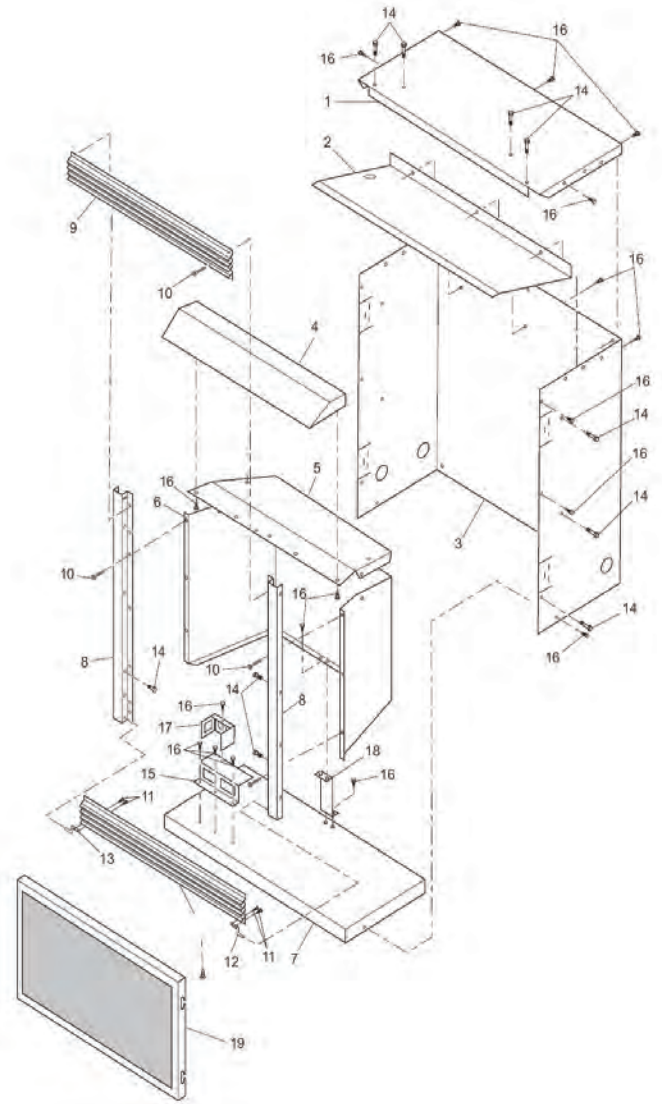

COMFORT FLAME 26" Remote Ready Vent-Free Firebox

MODELS: CDCFNRB, CDCFPRB, CDCFNRB-1, CDCFPRB-1

	Part Number	Description
1	**	Outer Casing Top
2	**	Baffle
3	**	Outer Casing
4	104281-02BR	Firebox Hood
5	**	Firebox Top
6	**	Firebox Wrapper
7	**	Outer Base
8	102635-02RV	Front Left and Right Sides
9	103209-09	Extruded Louver
10	098304-01	Screw, PPH AB 10-16 x 0.38
11	M10908-2	Screw, SLTD HWH TPG 6-32 x .38
12	104313-01	Right Pin Hinge
13	104313-02	Left Pin Hinge
14	099230-02	Screw, HWH SHLDR AB 10 x .63
15	111038-02RV	Remote/Blower Bracket
16	M11084-26	Screw, HWH AB 10-16 x 0.38
17	111633-01	Box Cover
18	111200-01	Support Bracket
19	103295-05RVBR	Screen Frame