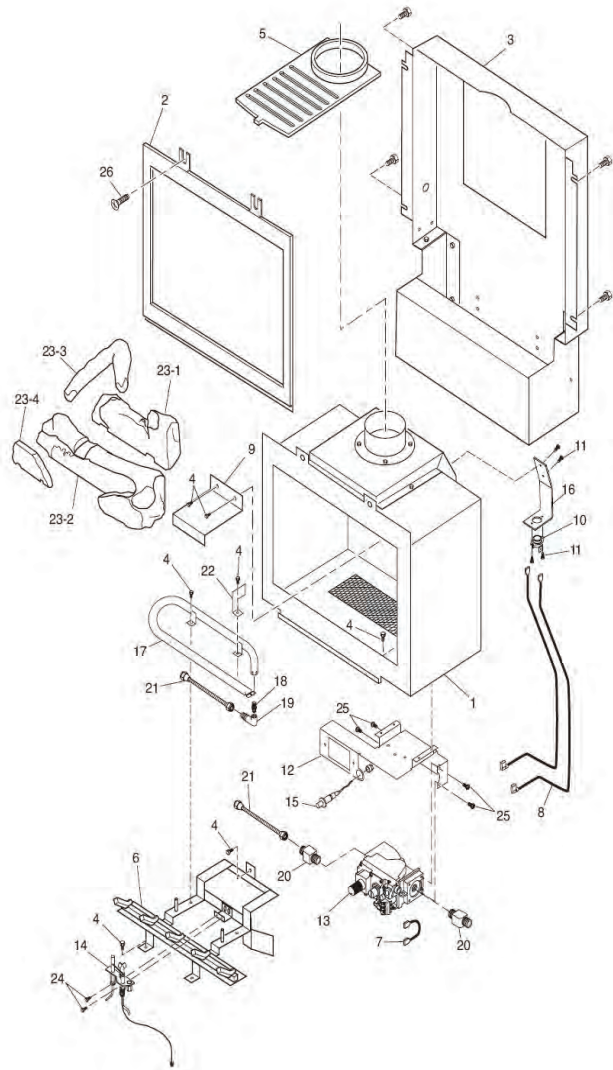

COMFORT FLAME B-Vent Burner System For Cast Iron Stoves

MODELS: SBVBND, SBVBPD

	Part Number	Description
1	**	Firebox Assembly
2	105795-01	Glass Door Assembly
3	106831-02SA	Rear Cover
4	M11084-46	Screw, Hex
5	124981-01	Center Grate, Flat Black
	125049-01	Center Grate, Natural Iron
	125049-02	Center Grate, Antique White
	125049-03	Center Grate, Aged Iron
6	106794-01CK	Grate Assembly
7	101480-12	Wire Harness
8	103284-09	Wire Harness
9	107191-01	Baffle
10	14519	Spillswitch
11	M11084-43	Switch Screw
12	105468-02	Valve Bracket
13	14512	Valve, Natural
	14513	Valve, Propane/LP
14	14571	Pilot Assembly, Natural
	14583	Pilot Assembly, Propane/LP
15	097159-04	Ignitor, Piezo
16	107195-01	Bracket, Spill Switch
17	14597	Burner, Natural
	14598	Burner, Propane/LP
18	104506-16	Orifice, Natural
	104506-17	Orifice, Propane/LP
19	14528	Brass Elbow
20	14264	Brass Fitting
21	101628-04	Flex Tubing
22	105325-01	Air Deflector
23	105491-01	Log Set
23-1	105774-01	Rear Log
23-2	105774-02	Front Log
23-3	105774-03	Crossover Log
23-4	105774-04	Log Piece
24	098304-03	Screw
25	M12461-26	Screw
26	M12461-73	Screw
PARTS AVAILABLE — NOT SHOWN		
	GA6060	Lava Rock
	112044-01	Ember Material Bag